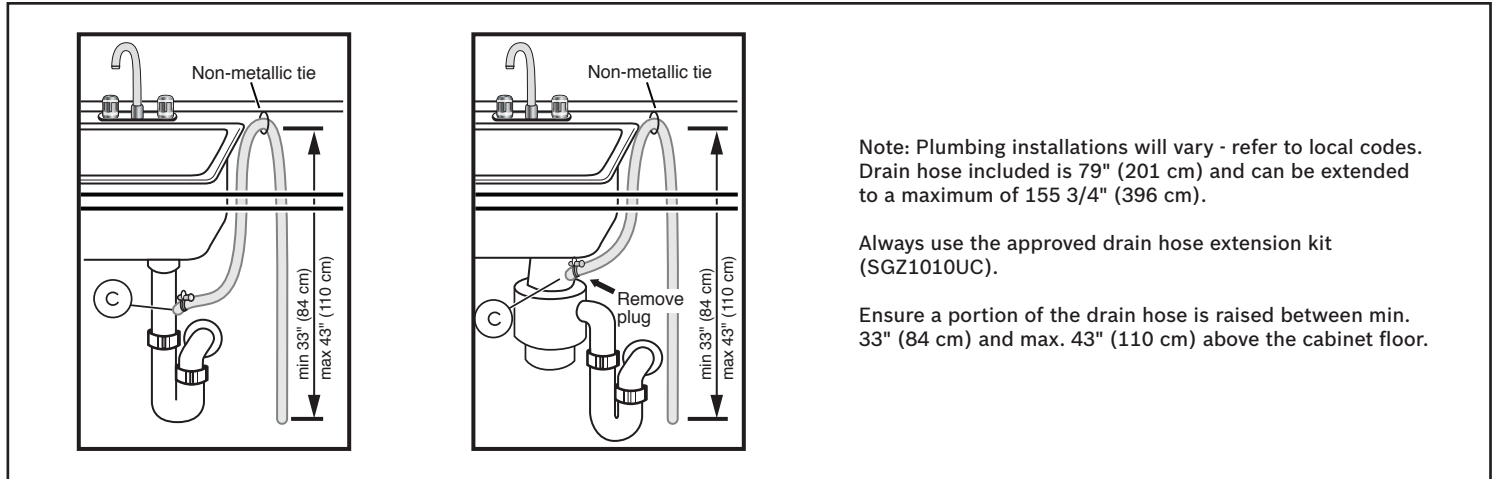

Notes: All height, width and depth dimensions are shown in inches. BSH reserves the absolute and unrestricted right to change product materials and specifications, at any time, without notice. Consult the product's installation instructions for final dimensional data and other details prior to making cutout.

24" Custom Panel Dishwasher

800 Series – Custom Panel SHV78CM3N

BOSCH

Invented for life

Installation Details

Accessories: To purchase Bosch accessories, cleaners & parts please visit www.bosch-home.com/us/store or call 1-800-944-2904 (Mon to Fri 5 am to 6 pm PST, Sat 6 am to 3 pm PST).