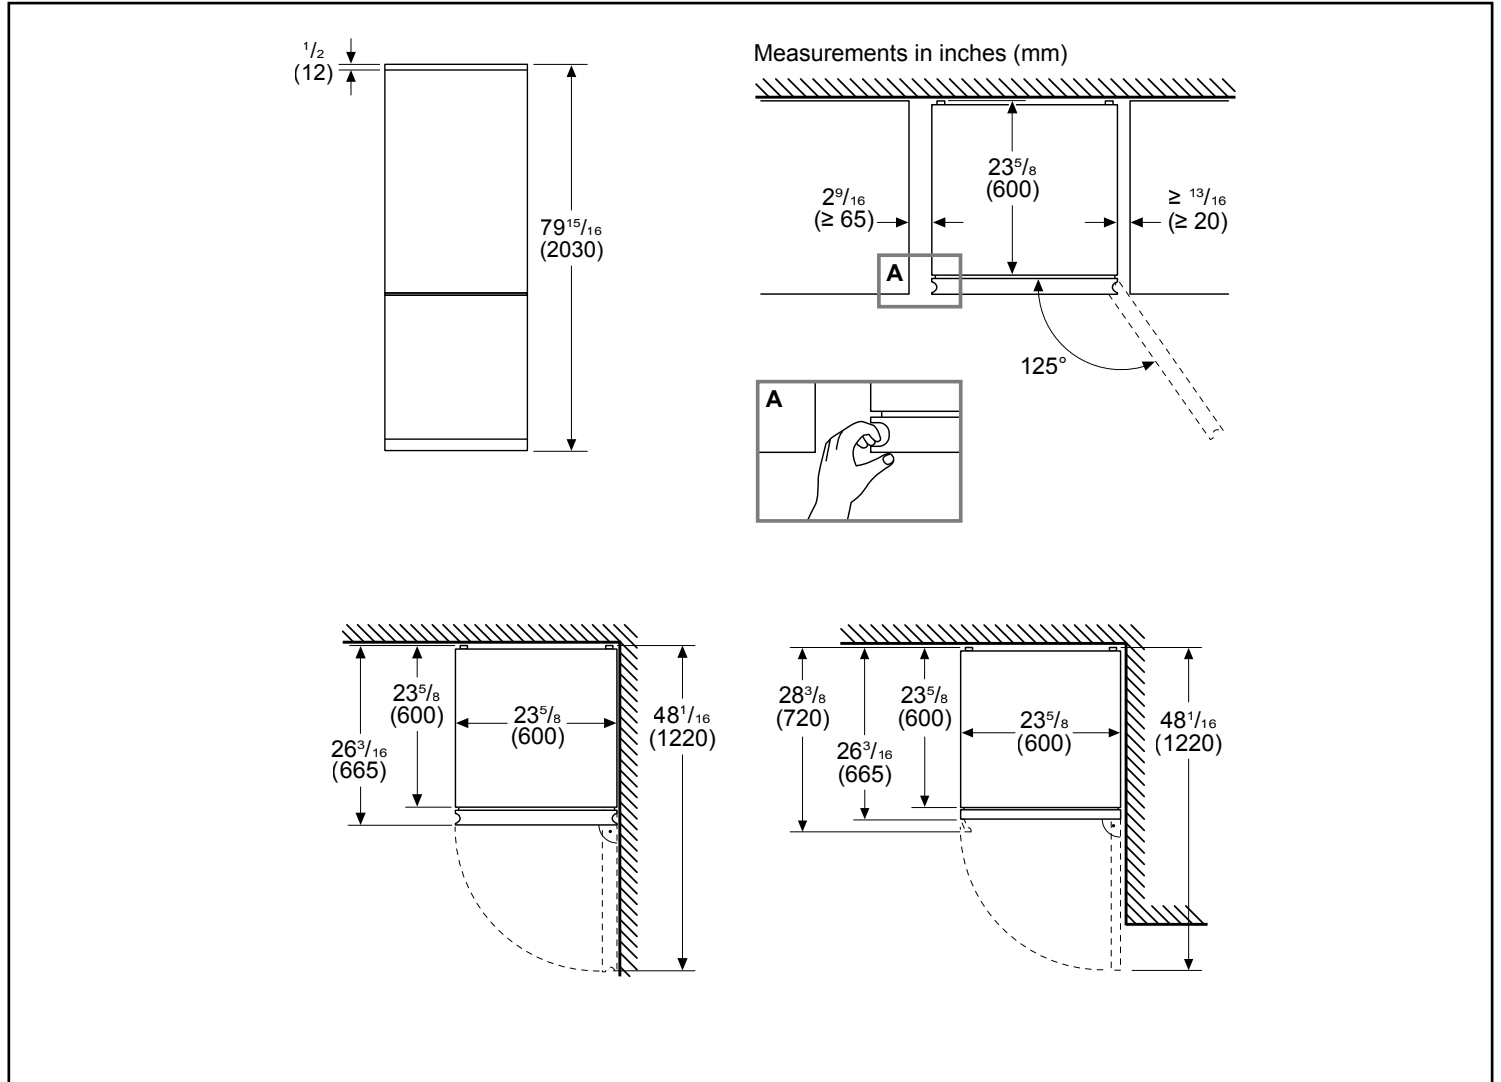

24" Counter-Depth Bottom-Freezer with Ice Maker

BOSCH
Invented for life

800 Series – Black Glass B24CB80ESB

Installation Details

Accessories: To purchase Bosch accessories, cleaners & parts please visit www.bosch-home.com/us/store or call 1-800-944-2904 (Mon to Fri 5 am to 6 pm PST, Sat 6 am to 3 pm PST).

Notes: All height, width and depth dimensions are shown in inches. BSH reserves the absolute and unrestricted right to change product materials and specifications, at any time, without notice. Consult the product's installation instructions for final dimensional data and other details prior to making cutout.

Warranties: Please see Use & Care manual or Bosch website for statement of limited warranty.

For more information on our entire line of products, go to www.bosch-home.com/us or call 1-800-944-2904

© BSH Home Appliances Corporation. All rights reserved. Bosch is a registered trademark of Robert Bosch GmbH.