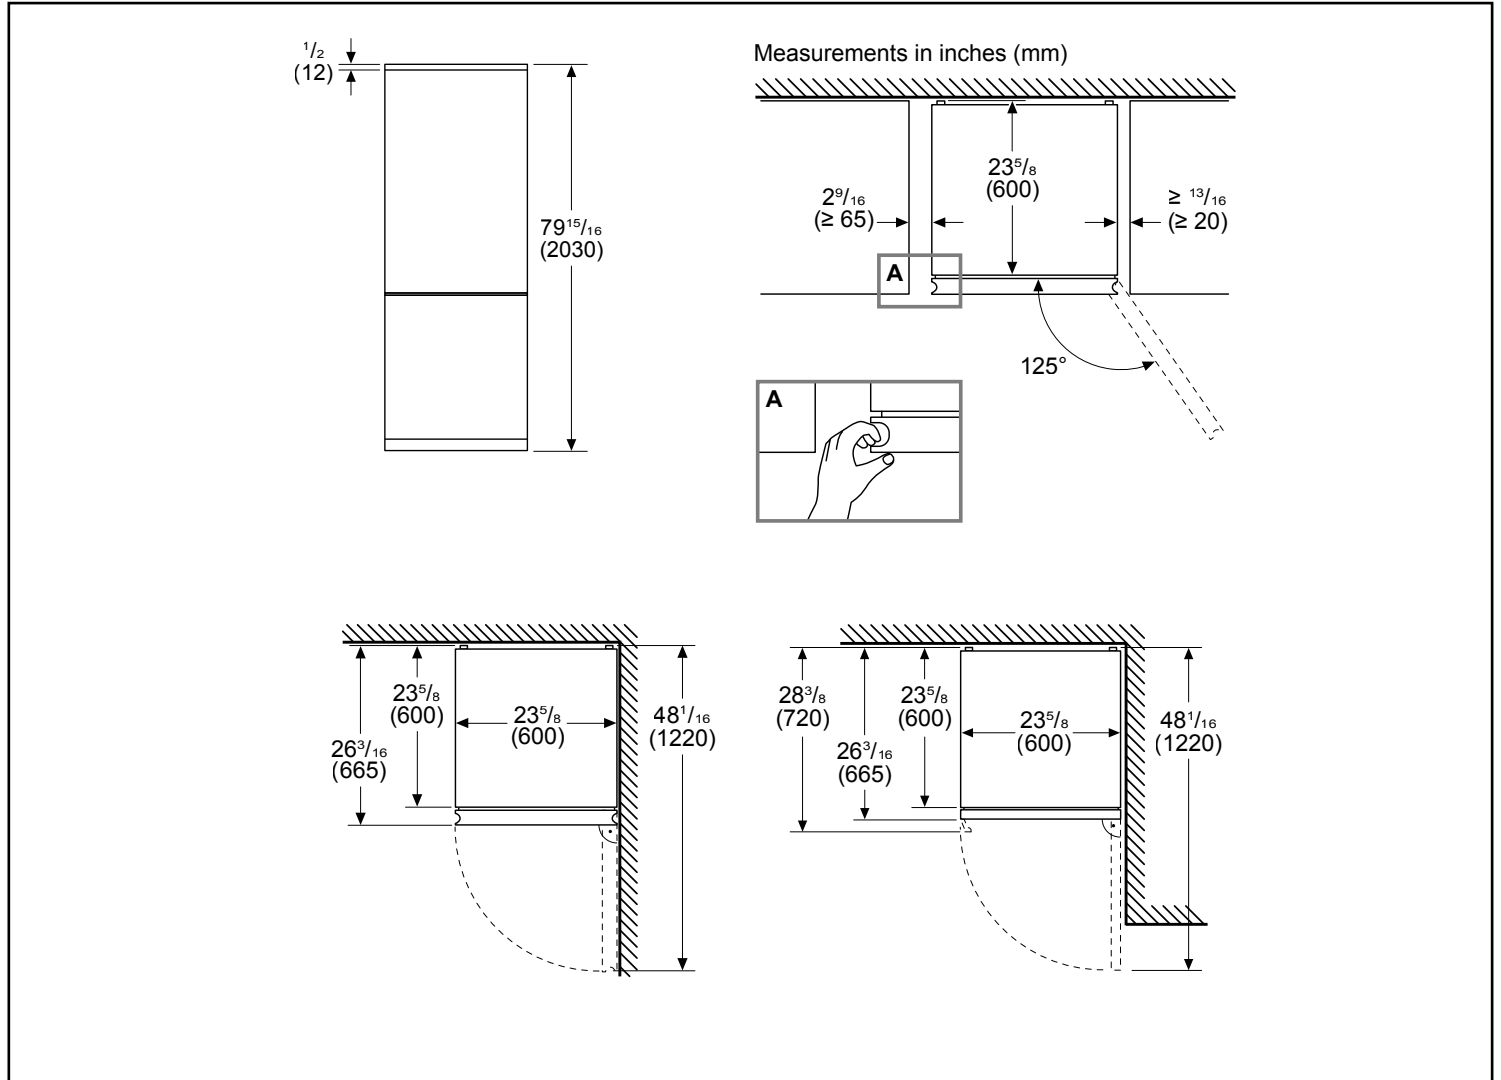

24" Counter-Depth Bottom-Freezer with Ice Maker

BOSCH
Invented for life

800 Series – White Glass B24CB80ESW

Installation Details

Accessories: To purchase Bosch accessories, cleaners & parts please visit www.bosch-home.com/us/store or call 1-800-944-2904 (Mon to Fri 5 am to 6 pm PST, Sat 6 am to 3 pm PST).

Notes: All height, width and depth dimensions are shown in inches. BSH reserves the absolute and unrestricted right to change product materials and specifications, at any time, without notice. Consult the product's installation instructions for final dimensional data and other details prior to making cutout.

Warranties: Please see Use & Care manual or Bosch website for statement of limited warranty.

For more information on our entire line of products, go to www.bosch-home.com/us or call 1-800-944-2904

© BSH Home Appliances Corporation. All rights reserved. Bosch is a registered trademark of Robert Bosch GmbH.