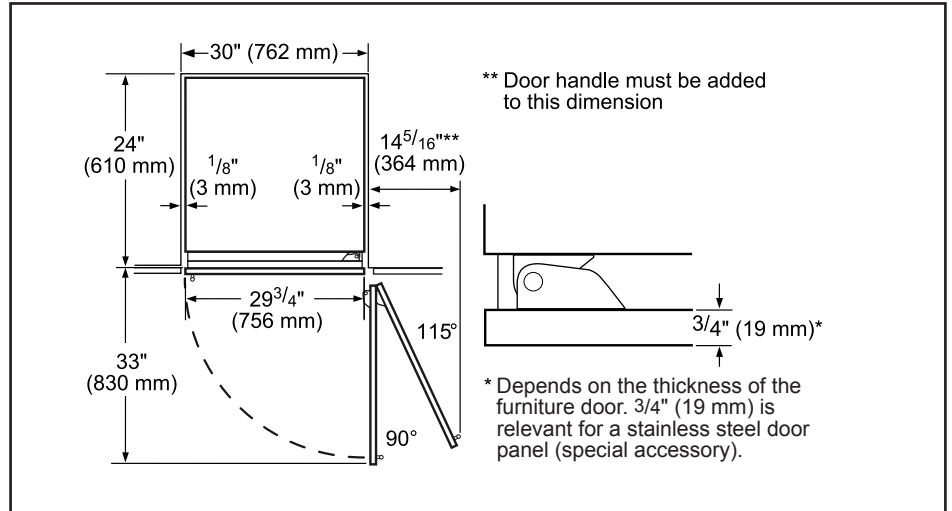

30" Built-In Custom Panel Single Door Refrigerator

Benchmark™ Series – Custom Panel B30IR905SP

Installation Details

HEATKITB82 Heater Kit
When two appliances are installed side-by-side a sealing kit must be used. For combinations that involve a freezer column, this kit is included. For all other (non-traditional, i.e. two bottom freezers) side-by-side combinations or instances where any appliances are installed less than 6" (152 mm) apart from one another but not connected side-by-side, purchase this kit. This kit is also recommended for use with any installation in areas that are subject to humidity, or located next to an outside wall.

IMPORTANT: Handleless Panels should not be installed on units without the soft close capability. If you are uncertain if you have a refrigeration unit with soft close capability please contact our customer team by calling 1-800-944-2904.

Accessories: To purchase Bosch accessories, cleaners & parts please visit www.bosch-home.com/us/store or call 1-800-944-2904 (Mon to Fri 5 am to 6 pm PST, Sat 6 am to 3 pm PST).

Notes: All height, width and depth dimensions are shown in inches. BSH reserves the absolute and unrestricted right to change product materials and specifications, at any time, without notice. Consult the product's installation instructions for final dimensional data and other details prior to making cutout.

Warranties: Please see Use & Care manual or Bosch website for statement of limited warranty.

For more information on our entire line of products, go to www.bosch-home.com/us or call 1-800-944-2904

© BSH Home Appliances Corporation. All rights reserved. Bosch is a registered trademark of Robert Bosch GmbH.