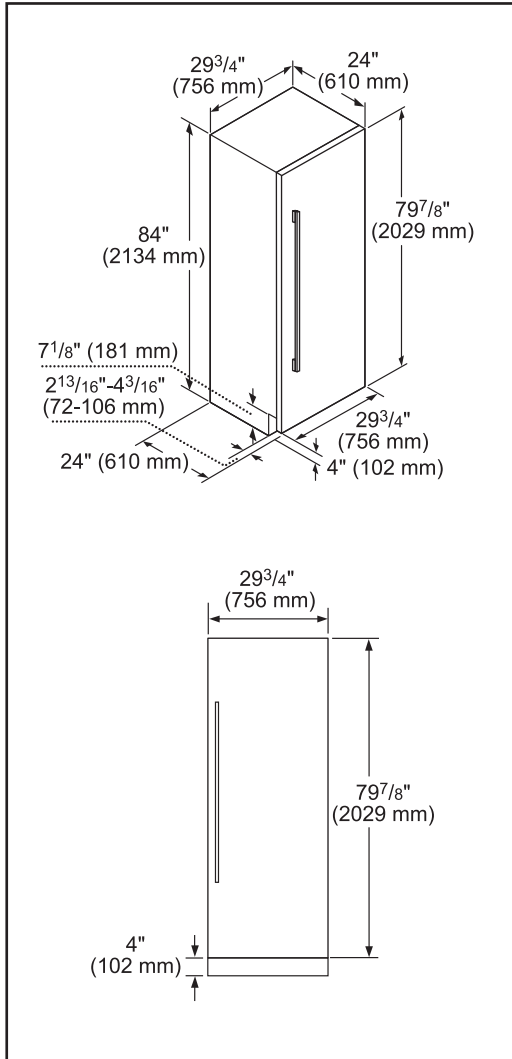

30" Built-In Custom Panel Single Door Refrigerator

Benchmark™ Series – Custom Panel B30IR905SP

Installation Details

HEATKITB82 Heater Kit
When two appliances are installed side-by-side a sealing kit must be used. For combinations that involve a freezer column, this kit is included. For all other (non-traditional, i.e. two bottom freezers) side-by-side combinations or instances where any appliances are installed less than 6" (152 mm) apart from one another but not connected side-by-side, purchase this kit. This kit is also recommended for use with any installation in areas that are subject to humidity, or located next to an outside wall.

IMPORTANT: Handleless Panels should not be installed on units without the soft close capability. If you are uncertain if you have a refrigeration unit with soft close capability please contact our customer team by calling 1-800-944-2904.

Accessories: To purchase Bosch accessories, cleaners & parts please visit www.bosch-home.com/us/store or call 1-800-944-2904 (Mon to Fri 5 am to 6 pm PST, Sat 6 am to 3 pm PST).

Notes: All height, width and depth dimensions are shown in inches. BSH reserves the absolute and unrestricted right to change product materials and specifications, at any time, without notice. Consult the product's installation instructions for final dimensional data and other details prior to making cutout.

Warranties: Please see Use & Care manual or Bosch website for statement of limited warranty.

For more information on our entire line of products, go to www.bosch-home.com/us or call 1-800-944-2904

© BSH Home Appliances Corporation. All rights reserved. Bosch is a registered trademark of Robert Bosch GmbH.