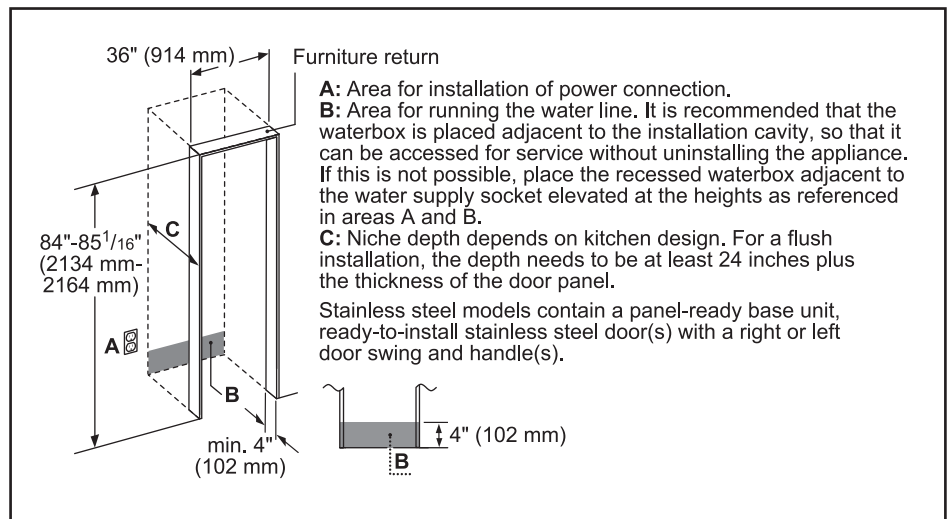

36" Built-In French Door Bottom-Freezer

Benchmark™ Series – Stainless Steel B36BT935NS

Installation Details

HEATKITB82 Heater Kit
When two appliances are installed side-by-side a sealing kit must be used. For combinations that involve a freezer column, this kit is included. For all other (non-traditional, i.e. two bottom freezers) side-by-side combinations or instances where any appliances are installed less than 6" (152 mm) apart from one another but not connected side-by-side, purchase this kit. This kit is also recommended for use with any installation in areas that are subject to humidity, or located next to an outside wall.

Accessories: To purchase Bosch accessories, cleaners & parts please visit www.bosch-home.com/us/store or call 1-800-944-2904 (Mon to Fri 5 am to 6 pm PST, Sat 6 am to 3 pm PST).

Notes: All height, width and depth dimensions are shown in inches. BSH reserves the absolute and unrestricted right to change product materials and specifications, at any time, without notice. Consult the product's installation instructions for final dimensional data and other details prior to making cutout.

Warranties: Please see Use & Care manual or Bosch website for statement of limited warranty.

For more information on our entire line of products, go to www.bosch-home.com/us or call 1-800-944-2904

© BSH Home Appliances Corporation. All rights reserved. Bosch is a registered trademark of Robert Bosch GmbH.