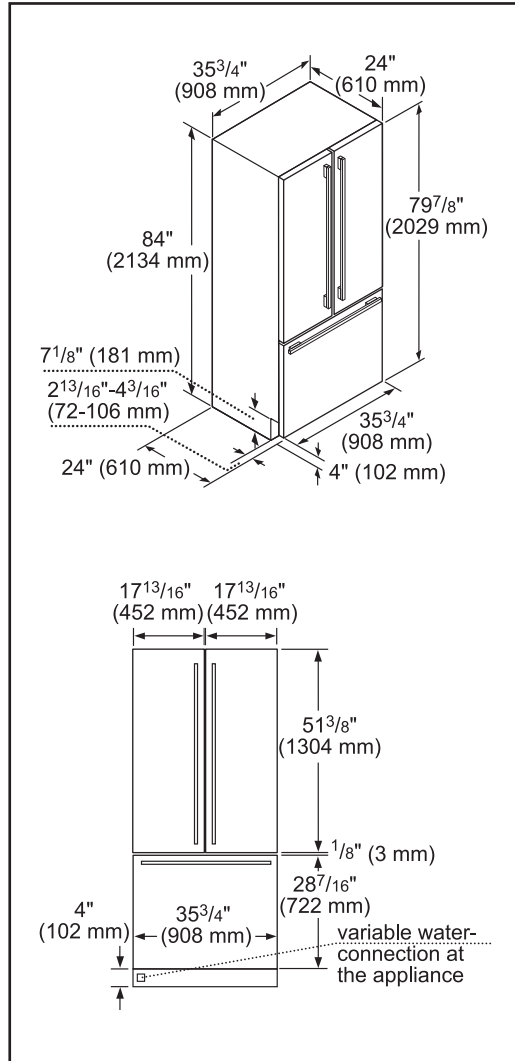

36" Built-In French Door Bottom-Freezer

Benchmark™ Series – Stainless Steel B36BT935NS

Installation Details

HEATKITB82 Heater Kit
When two appliances are installed side-by-side a sealing kit must be used. For combinations that involve a freezer column, this kit is included. For all other (non-traditional, i.e. two bottom freezers) side-by-side combinations or instances where any appliances are installed less than 6" (152 mm) apart from one another but not connected side-by-side, purchase this kit. This kit is also recommended for use with any installation in areas that are subject to humidity, or located next to an outside wall.

Accessories: To purchase Bosch accessories, cleaners & parts please visit www.bosch-home.com/us/store or call 1-800-944-2904 (Mon to Fri 5 am to 6 pm PST, Sat 6 am to 3 pm PST).

Notes: All height, width and depth dimensions are shown in inches. BSH reserves the absolute and unrestricted right to change product materials and specifications, at any time, without notice. Consult the product's installation instructions for final dimensional data and other details prior to making cutout.

Warranties: Please see Use & Care manual or Bosch website for statement of limited warranty.

For more information on our entire line of products, go to www.bosch-home.com/us or call 1-800-944-2904

© BSH Home Appliances Corporation. All rights reserved. Bosch is a registered trademark of Robert Bosch GmbH.