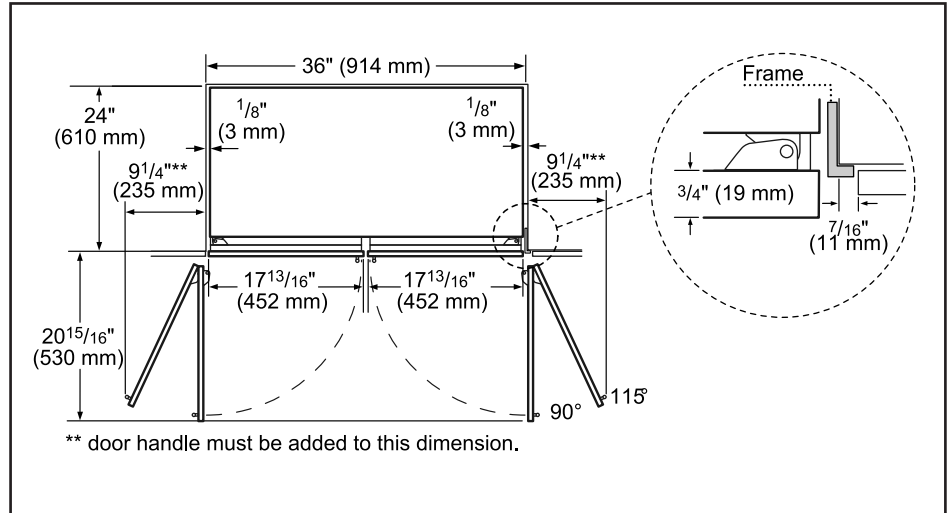

36" Built-In French Door Bottom-Freezer

Benchmark™ Series – Stainless Steel B36BT935NS

Installation Details

HEATKITB82 Heater Kit
When two appliances are installed side-by-side a sealing kit must be used. For combinations that involve a freezer column, this kit is included. For all other (non-traditional, i.e. two bottom freezers) side-by-side combinations or instances where any appliances are installed less than 6" (152 mm) apart from one another but not connected side-by-side, purchase this kit. This kit is also recommended for use with any installation in areas that are subject to humidity, or located next to an outside wall.

Accessories: To purchase Bosch accessories, cleaners & parts please visit www.bosch-home.com/us/store or call 1-800-944-2904 (Mon to Fri 5 am to 6 pm PST, Sat 6 am to 3 pm PST).

Notes: All height, width and depth dimensions are shown in inches. BSH reserves the absolute and unrestricted right to change product materials and specifications, at any time, without notice. Consult the product's installation instructions for final dimensional data and other details prior to making cutout.

Warranties: Please see Use & Care manual or Bosch website for statement of limited warranty.

For more information on our entire line of products, go to www.bosch-home.com/us or call 1-800-944-2904

© BSH Home Appliances Corporation. All rights reserved. Bosch is a registered trademark of Robert Bosch GmbH.