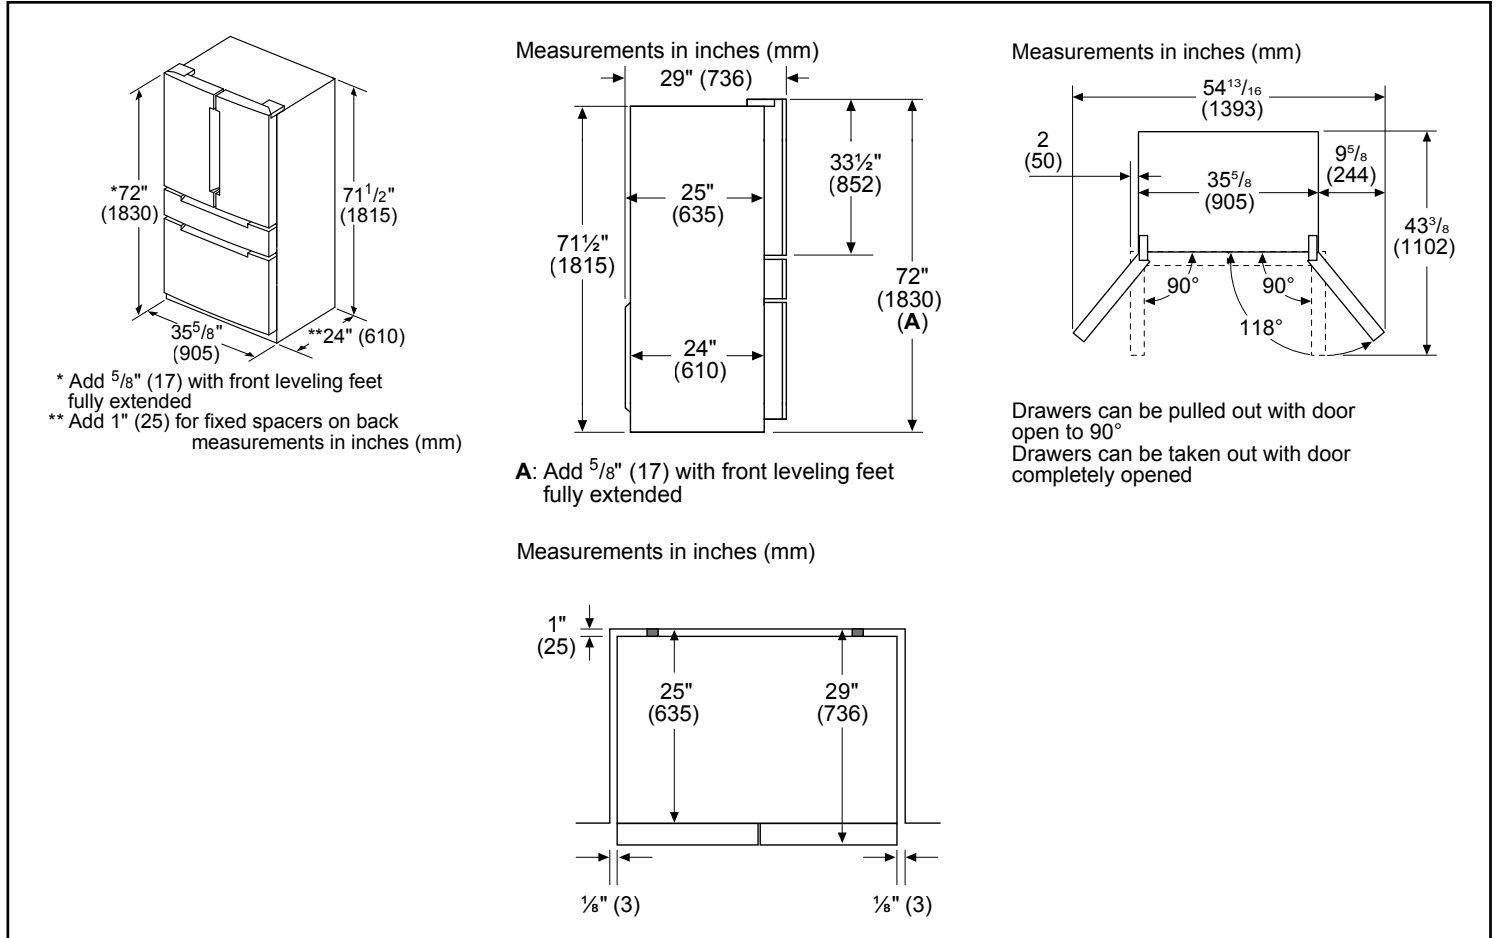

36" Counter-Depth 4-Door Refrigerator

800 Series – Refreshment Center – Glass over Stainless Steel B36CL81ENG

BOSCH

Invented for life

Installation Details

Accessories: To purchase Bosch accessories, cleaners & parts please visit www.bosch-home.com/us/store or call 1-800-944-2904 (Mon to Fri 5 am to 6 pm PST, Sat 6 am to 3 pm PST).

Notes: All height, width and depth dimensions are shown in inches. BSH reserves the absolute and unrestricted right to change product materials and specifications, at any time, without notice. Consult the product's installation instructions for final dimensional data and other details prior to making cutout.

Warranties: Please see Use & Care manual or Bosch website for statement of limited warranty.

For more information on our entire line of products, go to www.bosch-home.com/us or call 1-800-944-2904

© BSH Home Appliances Corporation. All rights reserved. Bosch is a registered trademark of Robert Bosch GmbH.