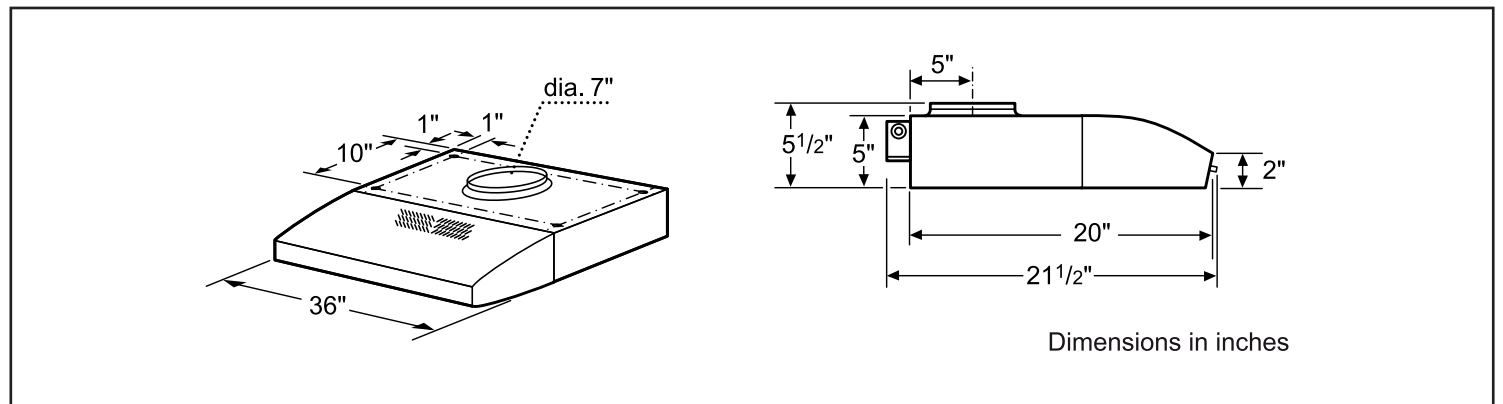

36" Under-Cabinet Wall Hood

300 Series – Stainless Steel DUH36152UC

HVI Performance Values

Exhaust	Duct Size	Pressure (in. H2O)		Power (W)		CFM		Sones	
		High Speed	Working Speed	High Speed	Working Speed	High Speed	Working Speed	High Speed	Working Speed
Vertical	7"	0.1	0.044	233	135	220	150	5.0	2.5
Horizontal	3.25" x 10"	0.1	0.043	229	135	220	140	5.0	3.0
Vertical	3.25" x 10"	0.1	0.041	228	135	200	140	5.0	3.0

Installation Details

Accessories: To purchase Bosch accessories, cleaners & parts please visit www.bosch-home.com/us/store or call 1-800-944-2904 (Mon to Fri 5 am to 6 pm PST, Sat 6 am to 3 pm PST).

Notes: All height, width and depth dimensions are shown in inches. BSH reserves the absolute and unrestricted right to change product materials and specifications, at any time, without notice. Consult the product's installation instructions for final dimensional data and other details prior to making cutout.

Warranties: Please see Use & Care manual or Bosch website for statement of limited warranty.

For more information on our entire line of products, go to www.bosch-home.com/us or call 1-800-944-2904

© BSH Home Appliances Corporation. All rights reserved. Bosch is a registered trademark of Robert Bosch GmbH.