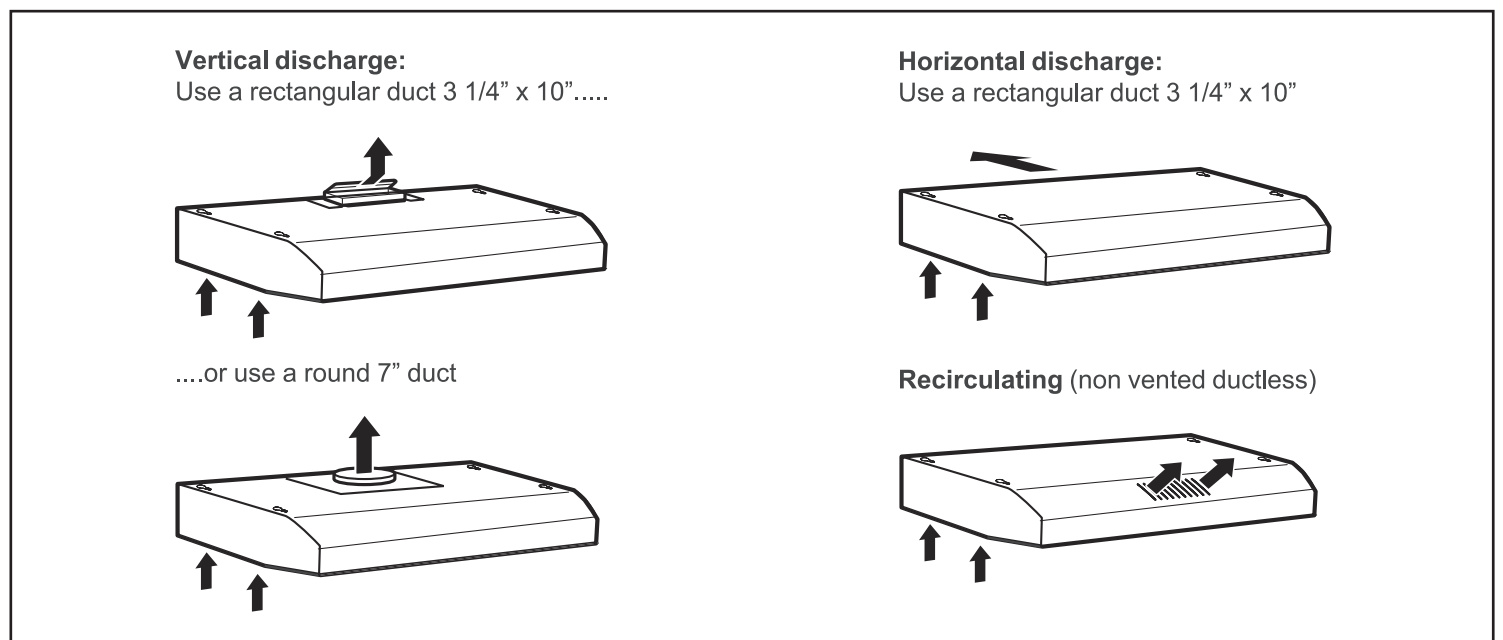

36" Under-Cabinet Wall Hood

300 Series – Stainless Steel DUH36152UC

HVI Performance Values

Exhaust	Duct Size	Pressure (in. H2O)		Power (W)		CFM		Sones	
		High Speed	Working Speed	High Speed	Working Speed	High Speed	Working Speed	High Speed	Working Speed
Vertical	7"	0.1	0.044	233	135	220	150	5.0	2.5
Horizontal	3.25" x 10"	0.1	0.043	229	135	220	140	5.0	3.0
Vertical	3.25" x 10"	0.1	0.041	228	135	200	140	5.0	3.0

Installation Details

Accessories: To purchase Bosch accessories, cleaners & parts please visit www.bosch-home.com/us/store or call 1-800-944-2904 (Mon to Fri 5 am to 6 pm PST, Sat 6 am to 3 pm PST).

Notes: All height, width and depth dimensions are shown in inches. BSH reserves the absolute and unrestricted right to change product materials and specifications, at any time, without notice. Consult the product's installation instructions for final dimensional data and other details prior to making cutout.

Warranties: Please see Use & Care manual or Bosch website for statement of limited warranty.

For more information on our entire line of products, go to www.bosch-home.com/us or call 1-800-944-2904

© BSH Home Appliances Corporation. All rights reserved. Bosch is a registered trademark of Robert Bosch GmbH.