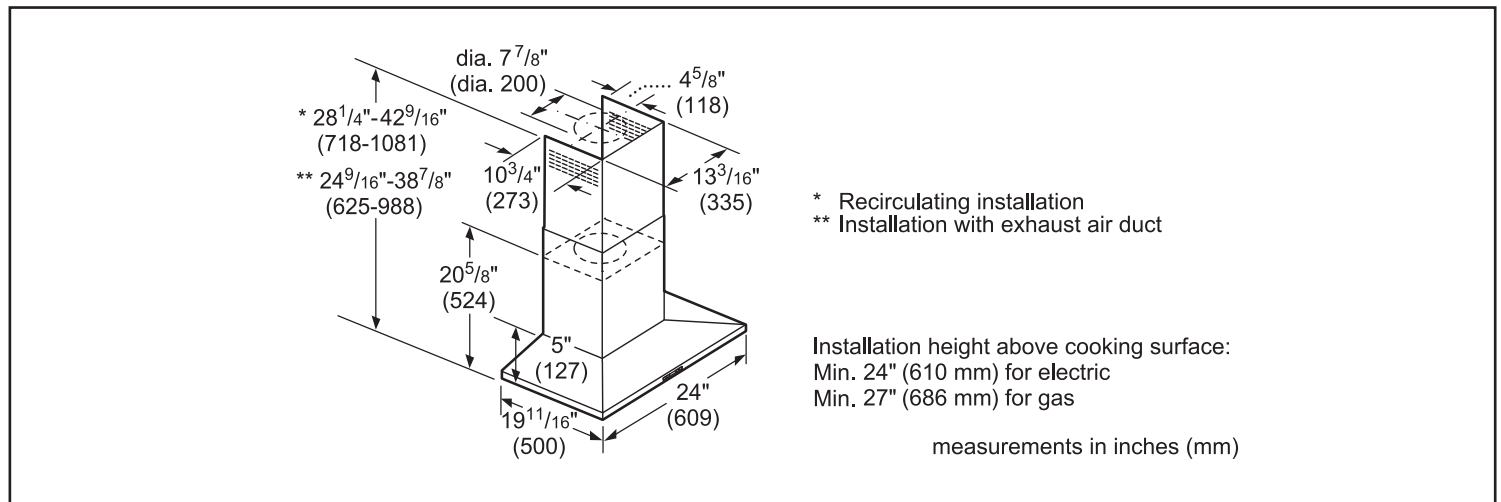

24" Pyramid Canopy Chimney Hood

300 Series – Stainless Steel HCP34E52UC

HVI Performance Values

Exhaust	Duct Size	Pressure (in. H2O)		Power (W)		CFM		Sones	
		High Speed	Working Speed	High Speed	Working Speed	High Speed	Working Speed	High Speed	Working Speed
Vertical	8"	0.1	0.1	161	33	310	120	5.5	1.3

Installation Details

Accessories: To purchase Bosch accessories, cleaners & parts please visit www.bosch-home.com/us/store or call 1-800-944-2904 (Mon to Fri 5 am to 6 pm PST, Sat 6 am to 3 pm PST).

Notes: All height, width and depth dimensions are shown in inches. BSH reserves the absolute and unrestricted right to change product materials and specifications, at any time, without notice. Consult the product's installation instructions for final dimensional data and other details prior to making cutout.

Warranties: Please see Use & Care manual or Bosch website for statement of limited warranty.

For more information on our entire line of products, go to www.bosch-home.com/us or call 1-800-944-2904

© BSH Home Appliances Corporation. All rights reserved. Bosch is a registered trademark of Robert Bosch GmbH.