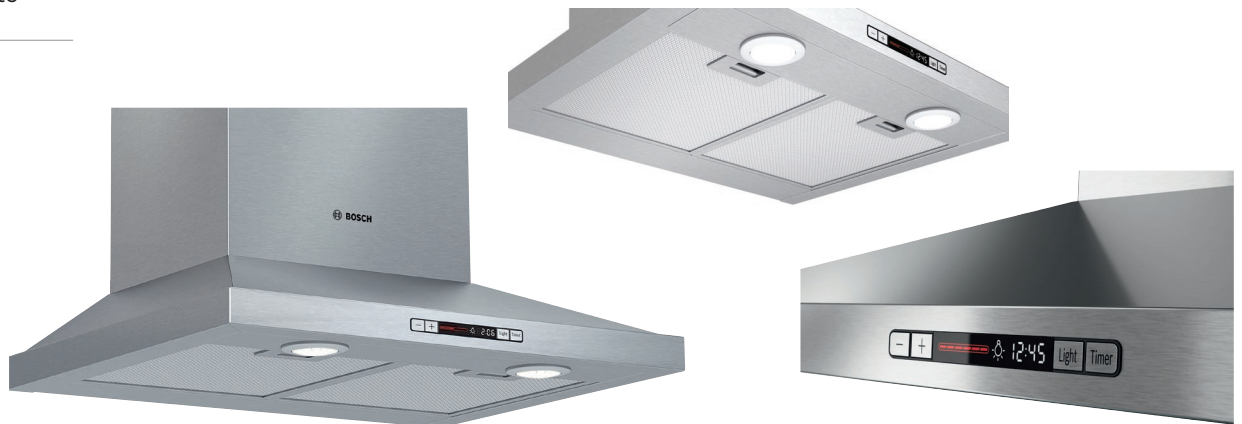

24" Pyramid Canopy Chimney Hood

300 Series – Stainless Steel HCP34E52UC

BOSCH
Invented for life

HCP34E52UC
Stainless Steel

Enjoy style, quiet efficiency, & function with the first 24" ENERGY STAR® chimney wall hood, ideal for small spaces.

Dishwasher safe mesh filters makes cleaning and maintenance easy.

Non-ducted recirculation possible with separate accessory kit.

General Properties

Operating mode	Convertible: ducted / recirculating
Maximum CFM (blower)	300 CFM
Number of speed settings	3-stage
Motor location	Integrated motor in hood chimney
Number of lights	2
Bulb type	LED
Light lumens	500
Light color	2700-3000 K
Total power of the lamps	13 W
Damper included	Yes
Grease filter material	Aluminum
Grease filter type	Multilayer cassette

Accessories – Optional

HCPEXT5UC
Chimney extension for 9–11.5 ft. ceilings

HCIFILTUC
Filter kit

HCREC5UC
Recirculation kit

Bosch HCP34E52UC is the first 24" chimney wall hood certified as ENERGY STAR®. (2017, February 17). Sourced from <https://www.energystar.gov/productfinder/product/certified-ventilating-fans>