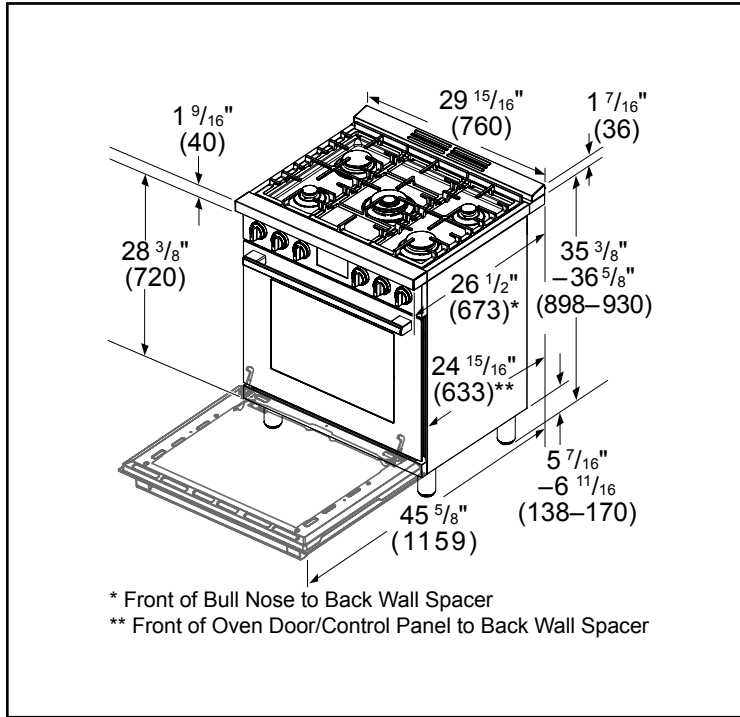

Notes: All height, width and depth dimensions are shown in inches. BSH reserves the absolute and unrestricted right to change product materials and specifications, at any time, without notice. Consult the product's installation instructions for final dimensional data and other details prior to making cutout.

30" Industrial Style Gas Range

800 Series – Stainless Steel HGS8055UC

BOSCH
Invented for life

Installation Details

Accessories: To purchase Bosch accessories, cleaners & parts please visit www.bosch-home.com/us/store or call 1-800-944-2904 (Mon to Fri 5 am to 6 pm PST, Sat 6 am to 3 pm PST).