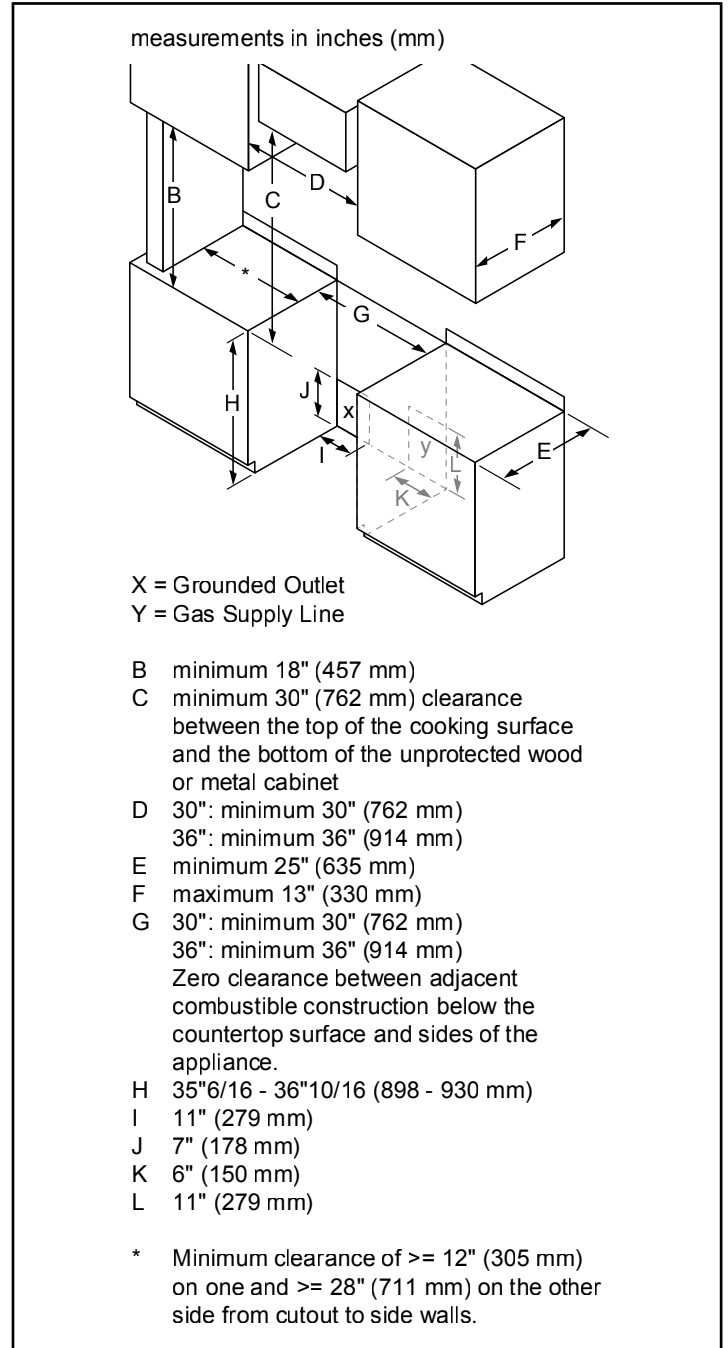

30" Industrial Style Gas Range

800 Series – Stainless Steel HGS8055UC

BOSCH
Invented for life

Installation Details

Accessories: To purchase Bosch accessories, cleaners & parts please visit www.bosch-home.com/us/store or call 1-800-944-2904 (Mon to Fri 5 am to 6 pm PST, Sat 6 am to 3 pm PST).

Notes: All height, width and depth dimensions are shown in inches. BSH reserves the absolute and unrestricted right to change product materials and specifications, at any time, without notice. Consult the product's installation instructions for final dimensional data and other details prior to making cutout.

Warranties: Please see Use & Care manual or Bosch website for statement of limited warranty.

For more information on our entire line of products, go to www.bosch-home.com/us or call 1-800-944-2904

© BSH Home Appliances Corporation. All rights reserved. Bosch is a registered trademark of Robert Bosch GmbH.