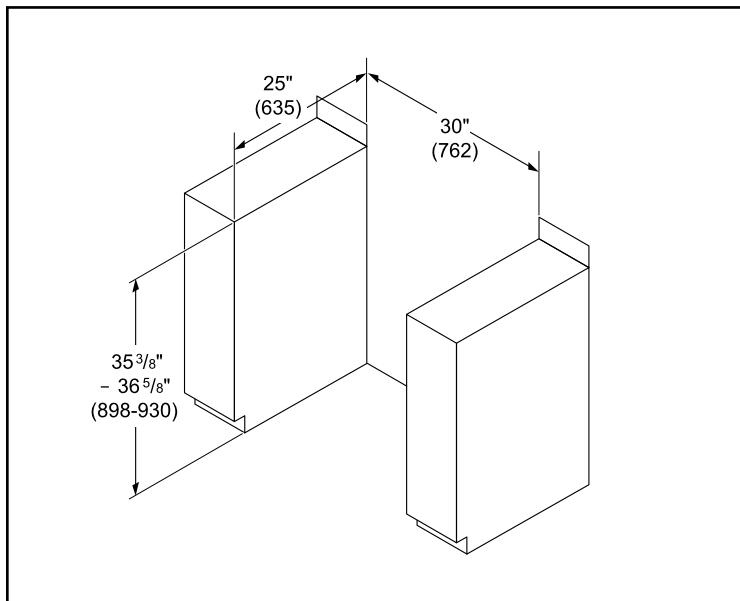

Dimensions & Weight

Overall appliance dimensions (HxWxD)(in.)	36" x 29 15/16" x 24 15/16" (26 1/2" with bull nose)
Required cutout size (HxWxD)(in.)	36" x 30" x 25"
Adjustable range height (in.)	35 3/8" Min. 36 5/8" Max.
Oven cavity size (cu. ft.)	3.6
Overall oven interior dimensions (HxWxD)(in.)	17 3/8" x 24 1/3" x 18 3/8"
Usable oven interior dimensions (HxWxD)(in.)	17" x 24 3/16" x 17 5/32"
Net weight (lbs)	193 lbs

Notes: All height, width and depth dimensions are shown in inches. BSH reserves the absolute and unrestricted right to change product materials and specifications, at any time, without notice. Consult the product's installation instructions for final dimensional data and other details prior to making cutout.

30" Industrial Style Gas Range

800 Series – Stainless Steel HGS8055UC

BOSCH
Invented for life

Installation Details

Accessories: To purchase Bosch accessories, cleaners & parts please visit www.bosch-home.com/us/store or call 1-800-944-2904 (Mon to Fri 5 am to 6 pm PST, Sat 6 am to 3 pm PST).