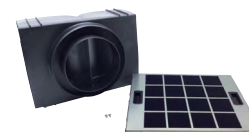

HIREC5UC
Recirculation kit

Accessories: To purchase Bosch accessories, cleaners & parts please visit www.bosch-home.com/us/store or call 1-800-944-2904 (Mon to Fri 5 am to 6 pm PST, Sat 6 am to 3 pm PST).

Notes: All height, width and depth dimensions are shown in inches. BSH reserves the absolute and unrestricted right to change product materials and specifications, at any time, without notice. Consult the product's installation instructions for final dimensional data and other details prior to making cutout.

Warranties: Please see Use & Care manual or Bosch website for statement of limited warranty.

For more information on our entire line of products, go to www.bosch-home.com/us or call 1-800-944-2904

© BSH Home Appliances Corporation. All rights reserved. Bosch is a registered trademark of Robert Bosch GmbH.