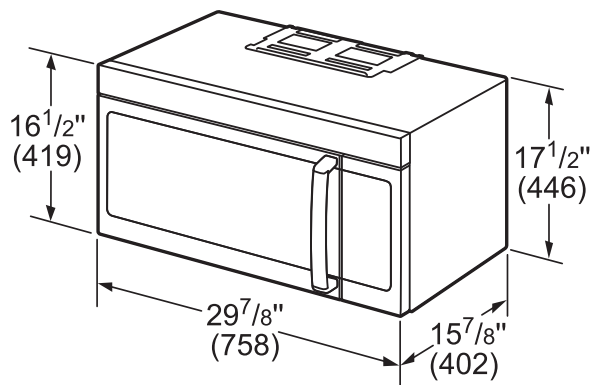

Dimensions & Weight

| | |
|--------------------------------------|-----------------------------|
| Overall appliance dimensions (HxWxD) | 17 1/2" x 29 7/8" x 15 7/8" |
| Required cutout size (HxWxD) | 30" x 30" x 12"-14" |
| Net weight | 54 lbs |

Notes: All height, width and depth dimensions are shown in inches. BSH reserves the absolute and unrestricted right to change product materials and specifications, at any time, without notice. Consult the product's installation instructions for final dimensional data and other details prior to making cutout.

30" Over-the-Range Convection Microwave

800 Series – Stainless Steel HMV8053U

Installation Details

measurements in inches (mm)

Venting Options

ROOF VENTING

WALL VENTING

ROOM VENTING