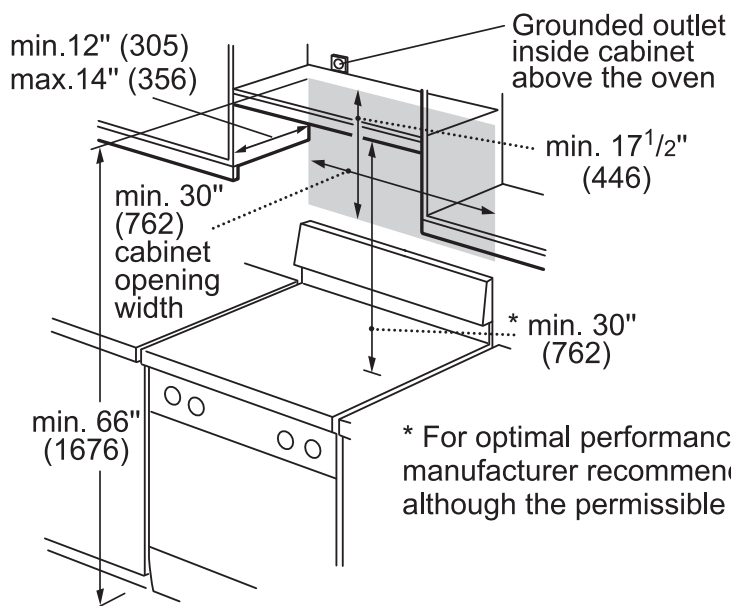

Notes: All height, width and depth dimensions are shown in inches. BSH reserves the absolute and unrestricted right to change product materials and specifications, at any time, without notice. Consult the product's installation instructions for final dimensional data and other details prior to making cutout.

30" Over-the-Range Convection Microwave

800 Series – Stainless Steel HMV8053U

Installation Details

measurements in inches (mm)

Venting Options

ROOF VENTING

WALL VENTING

ROOM VENTING

* For optimal performance and reliability, the manufacturer recommends a clearance of 33"–36", although the permissible clearance must be at least 30".

measurements in inches (mm)

Accessories: To purchase Bosch accessories, cleaners & parts please visit www.bosch-home.com/us/store or call 1-800-944-2904 (Mon to Fri 5 am to 6 pm PST, Sat 6 am to 3 pm PST).