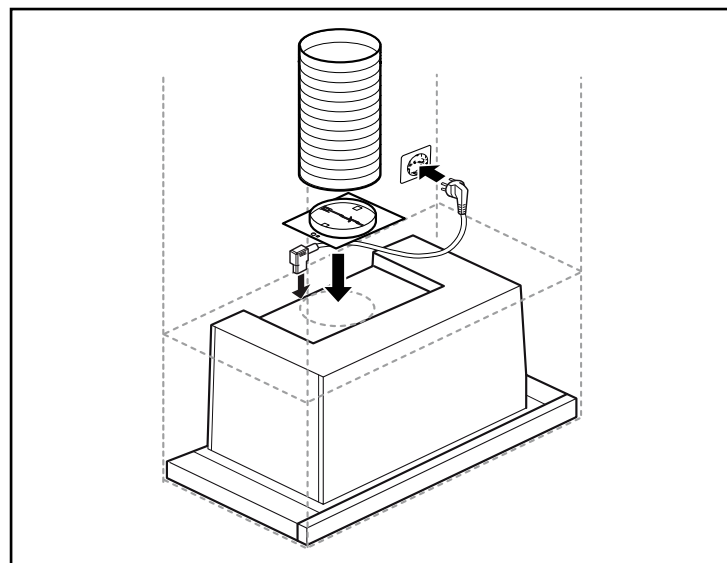

Notes: All height, width and depth dimensions are shown in inches. BSH reserves the absolute and unrestricted right to change product materials and specifications, at any time, without notice. Consult the product's installation instructions for final dimensional data and other details prior to making cutout.

24" Pull-Out Hood

500 Series – Stainless Steel HUI54452UC

HVI Performance Values

Exhaust	Duct Size	Pressure (in. H2O)		Power (W)		CFM		Sones	
		High Speed	Working Speed	High Speed	Working Speed	High Speed	Working Speed	High Speed	Working Speed
Vertical	6"	0.1	0.03	194	98.2	290	110	6	0.6
Vertical	6"	0.25	—	—	—	270	—	—	—

Installation Details

Accessories: To purchase Bosch accessories, cleaners & parts please visit www.bosch-home.com/us/store or call 1-800-944-2904 (Mon to Fri 5 am to 6 pm PST, Sat 6 am to 3 pm PST).

Notes: All height, width and depth dimensions are shown in inches. BSH reserves the absolute and unrestricted right to change product materials and specifications, at any time, without notice. Consult the product's installation instructions for final dimensional data and other details prior to making cutout.