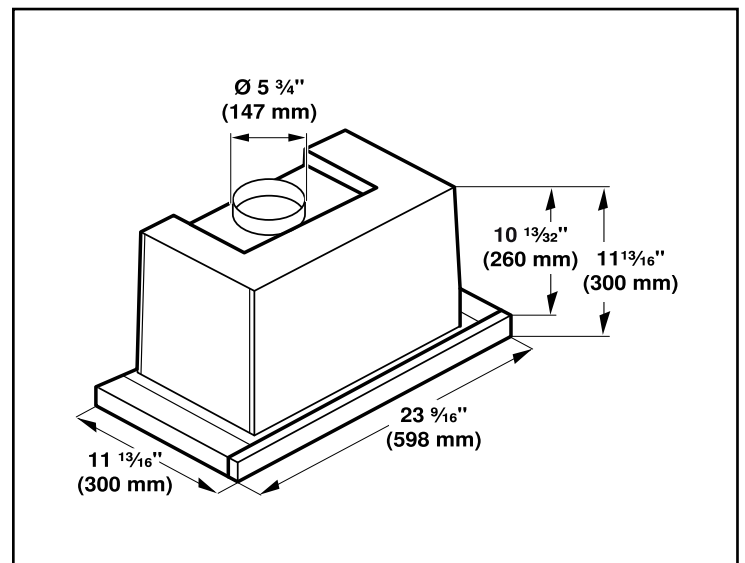

24" Pull-Out Hood

500 Series – Stainless Steel HUI54452UC

HVI Performance Values

Exhaust	Duct Size	Pressure (in. H2O)		Power (W)		CFM		Sones	
		High Speed	Working Speed	High Speed	Working Speed	High Speed	Working Speed	High Speed	Working Speed
Vertical	6"	0.1	0.03	194	98.2	290	110	6	0.6
Vertical	6"	0.25	—	—	—	270	—	—	—

Installation Details

Accessories: To purchase Bosch accessories, cleaners & parts please visit www.bosch-home.com/us/store or call 1-800-944-2904 (Mon to Fri 5 am to 6 pm PST, Sat 6 am to 3 pm PST).

Notes: All height, width and depth dimensions are shown in inches. BSH reserves the absolute and unrestricted right to change product materials and specifications, at any time, without notice. Consult the product's installation instructions for final dimensional data and other details prior to making cutout.

Warranties: Please see Use & Care manual or Bosch website for statement of limited warranty.

For more information on our entire line of products, go to www.bosch-home.com/us or call 1-800-944-2904

© BSH Home Appliances Corporation. All rights reserved. Bosch is a registered trademark of Robert Bosch GmbH.