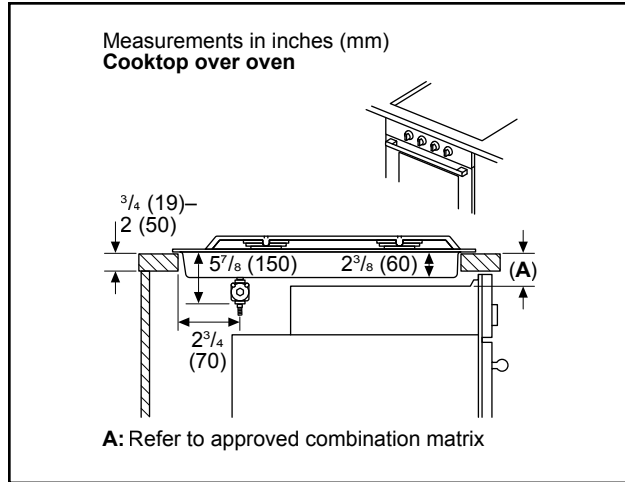

24" Gas Cooktop

500 Series – Stainless Steel NGM5458UC

BOSCH
Invented for life

Installation Details

Accessories: To purchase Bosch accessories, cleaners & parts please visit www.bosch-home.com/us/store or call 1-800-944-2904 (Mon to Fri 5 am to 6 pm PST, Sat 6 am to 3 pm PST).

Notes: All height, width and depth dimensions are shown in inches. BSH reserves the absolute and unrestricted right to change product materials and specifications, at any time, without notice. Consult the product's installation instructions for final dimensional data and other details prior to making cutout.

Warranties: Please see Use & Care manual or Bosch website for statement of limited warranty.

For more information on our entire line of products, go to www.bosch-home.com/us or call 1-800-944-2904

© BSH Home Appliances Corporation. All rights reserved. Bosch is a registered trademark of Robert Bosch GmbH.