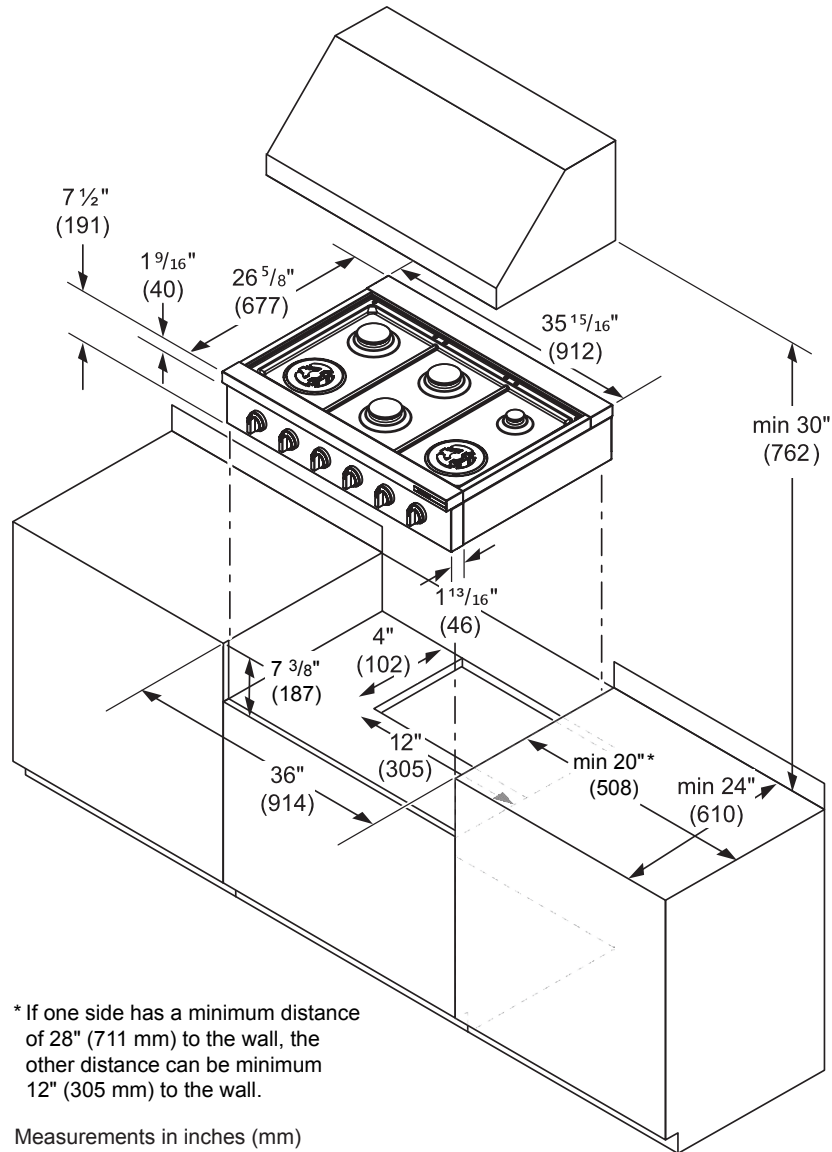

Notes: All height, width and depth dimensions are shown in inches. BSH reserves the absolute and unrestricted right to change product materials and specifications, at any time, without notice. Consult the product's installation instructions for final dimensional data and other details prior to making cutout.

36" Gas Slide-in Rangetop

800 Series – Stainless Steel RGM8658UC

BOSCH

Invented for life

Installation Details

Accessories: To purchase Bosch accessories, cleaners & parts please visit www.bosch-home.com/us/store or call 1-800-944-2904 (Mon to Fri 5 am to 6 pm PST, Sat 6 am to 3 pm PST).