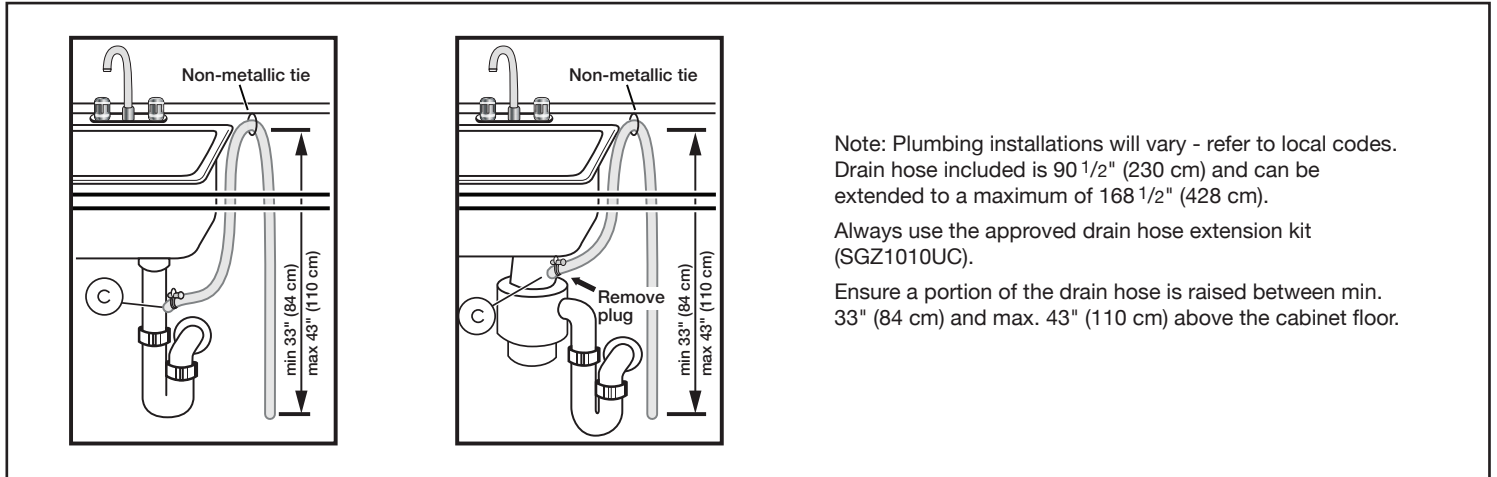

Notes: All height, width and depth dimensions are shown in inches. BSH reserves the absolute and unrestricted right to change product materials and specifications, at any time, without notice. Consult the product's installation instructions for final dimensional data and other details prior to making cutout.

24" Recessed Handle Dishwasher

100 Series Plus – Stainless Steel SHE4AEM5N

BOSCH

Invented for life

Installation Details

Note: Plumbing installations will vary - refer to local codes. Drain hose included is 90 1/2" (230 cm) and can be extended to a maximum of 168 1/2" (428 cm).