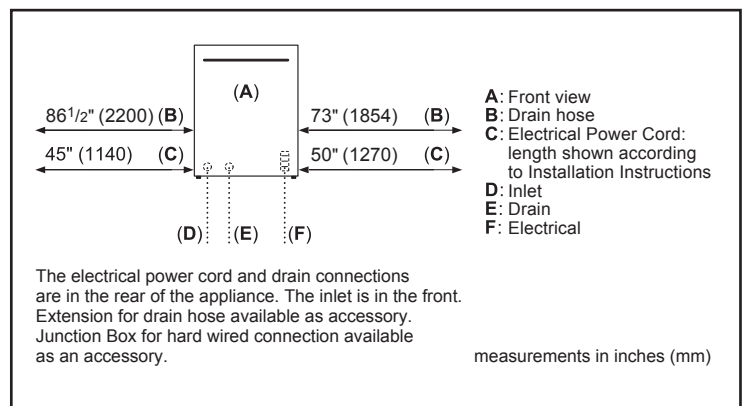

24" Recessed Handle Dishwasher

100 Series Plus – Stainless Steel SHE4AEM5N

Installation Details

Accessories: To purchase Bosch accessories, cleaners & parts please visit www.bosch-home.com/us/store or call 1-800-944-2904 (Mon to Fri 5 am to 6 pm PST, Sat 6 am to 3 pm PST).

Notes: All height, width and depth dimensions are shown in inches. BSH reserves the absolute and unrestricted right to change product materials and specifications, at any time, without notice. Consult the product's installation instructions for final dimensional data and other details prior to making cutout.

Warranties: Please see Use & Care manual or Bosch website for statement of limited warranty.

For more information on our entire line of products, go to www.bosch-home.com/us or call 1-800-944-2904

© BSH Home Appliances Corporation. All rights reserved. Bosch is a registered trademark of Robert Bosch GmbH.