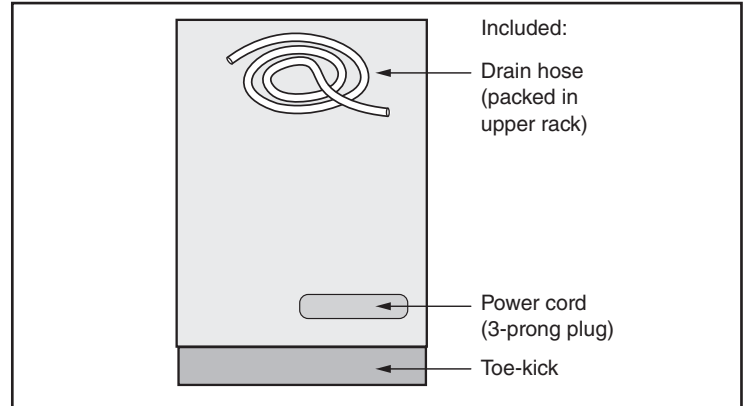

24" Recessed Handle Dishwasher

100 Series Plus – Black SHE4AEM6N

BOSCH

Invented for life

Installation Details

Accessories: To purchase Bosch accessories, cleaners & parts please visit www.bosch-home.com/us/store or call 1-800-944-2904 (Mon to Fri 5 am to 6 pm PST, Sat 6 am to 3 pm PST).

Notes: All height, width and depth dimensions are shown in inches. BSH reserves the absolute and unrestricted right to change product materials and specifications, at any time, without notice. Consult the product's installation instructions for final dimensional data and other details prior to making cutout.

Warranties: Please see Use & Care manual or Bosch website for statement of limited warranty.

For more information on our entire line of products, go to www.bosch-home.com/us or call 1-800-944-2904

© BSH Home Appliances Corporation. All rights reserved. Bosch is a registered trademark of Robert Bosch GmbH.