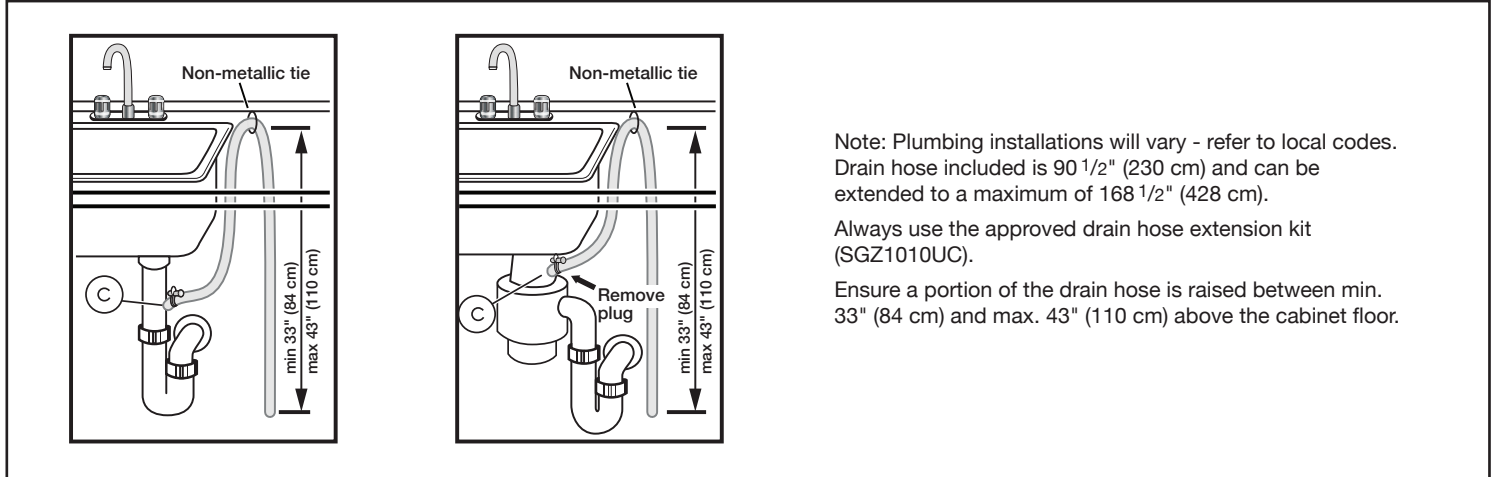

24" Recessed Handle Dishwasher

100 Series Plus – Black SHE4AEM6N

BOSCH

Invented for life

Installation Details

Accessories: To purchase Bosch accessories, cleaners & parts please visit www.bosch-home.com/us/store or call 1-800-944-2904 (Mon to Fri 5 am to 6 pm PST, Sat 6 am to 3 pm PST).

Notes: All height, width and depth dimensions are shown in inches. BSH reserves the absolute and unrestricted right to change product materials and specifications, at any time, without notice. Consult the product's installation instructions for final dimensional data and other details prior to making cutout.

Warranties: Please see Use & Care manual or Bosch website for statement of limited warranty.

For more information on our entire line of products, go to www.bosch-home.com/us or call 1-800-944-2904

© BSH Home Appliances Corporation. All rights reserved. Bosch is a registered trademark of Robert Bosch GmbH.