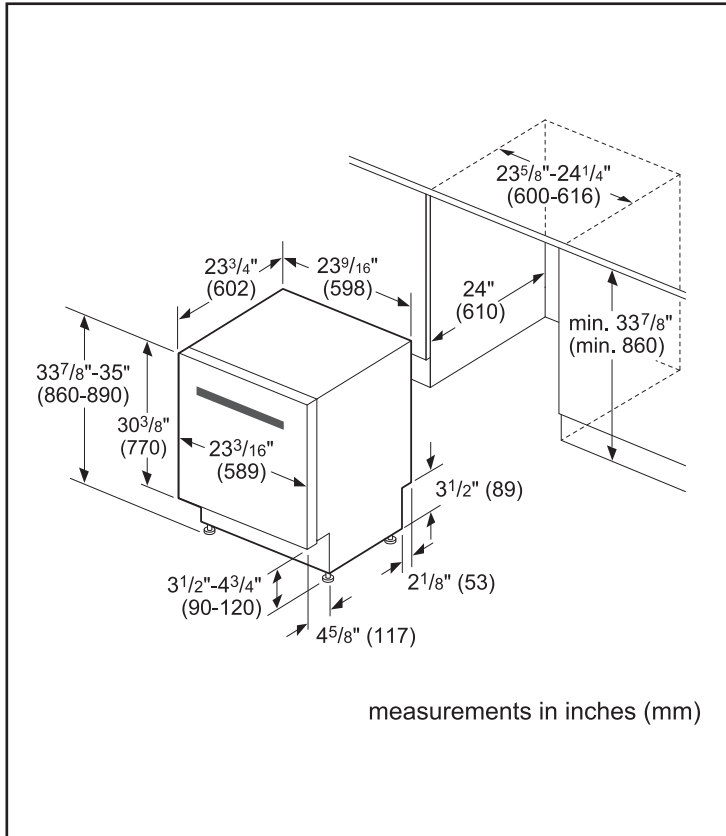

24" Recessed Handle Dishwasher

300 Series – Stainless Steel SHE53C85N

Installation Details

Accessories: To purchase Bosch accessories, cleaners & parts please visit www.bosch-home.com/us/store or call 1-800-944-2904 (Mon to Fri 5 am to 6 pm PST, Sat 6 am to 3 pm PST).

Notes: All height, width and depth dimensions are shown in inches. BSH reserves the absolute and unrestricted right to change product materials and specifications, at any time, without notice. Consult the product's installation instructions for final dimensional data and other details prior to making cutout.

Warranties: Please see Use & Care manual or Bosch website for statement of limited warranty.

For more information on our entire line of products, go to www.bosch-home.com/us or call 1-800-944-2904

© BSH Home Appliances Corporation. All rights reserved. Bosch is a registered trademark of Robert Bosch GmbH.