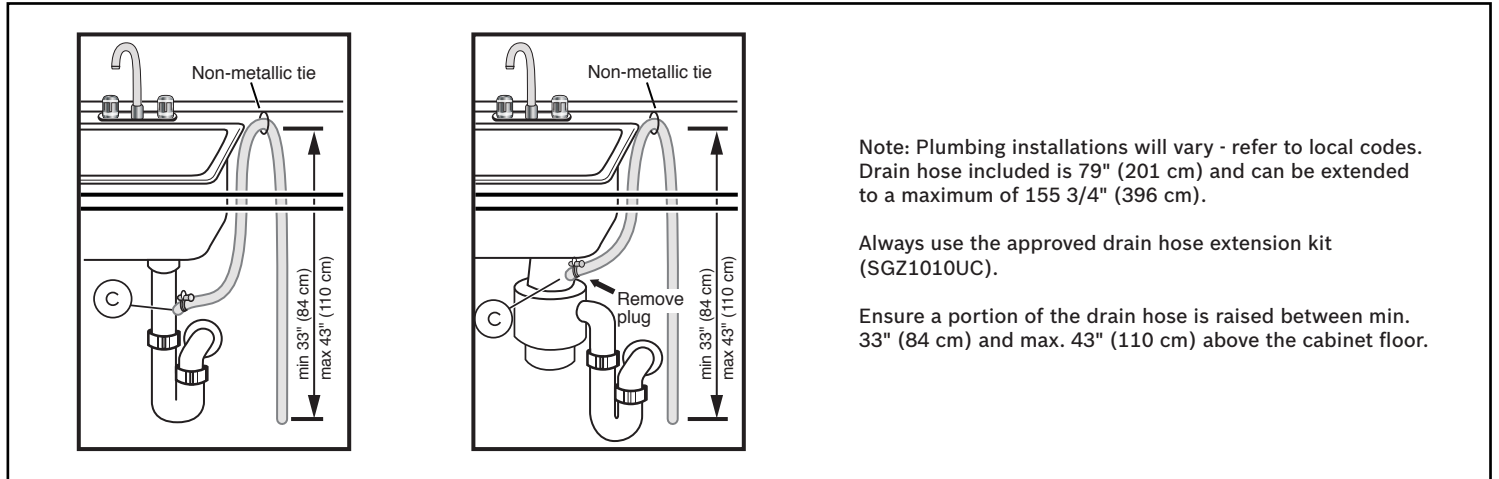

Notes: All height, width and depth dimensions are shown in inches. BSH reserves the absolute and unrestricted right to change product materials and specifications, at any time, without notice. Consult the product's installation instructions for final dimensional data and other details prior to making cutout.

24" Recessed Handle Dishwasher

300 Series – Black SHE53C86N

BOSCH

Invented for life

Installation Details

Accessories: To purchase Bosch accessories, cleaners & parts please visit www.bosch-home.com/us/store or call 1-800-944-2904 (Mon to Fri 5 am to 6 pm PST, Sat 6 am to 3 pm PST).