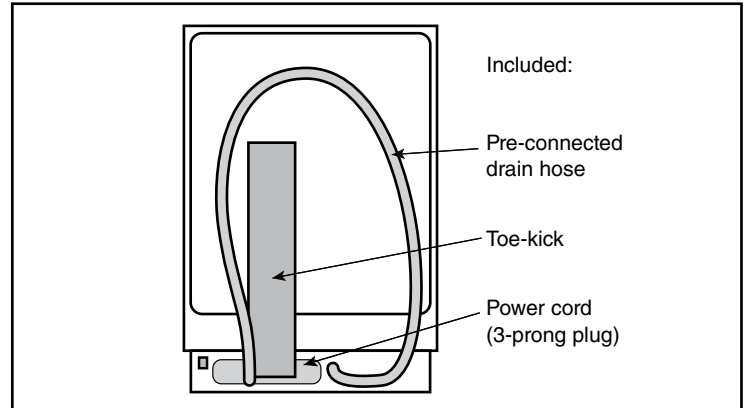

Notes: All height, width and depth dimensions are shown in inches. BSH reserves the absolute and unrestricted right to change product materials and specifications, at any time, without notice. Consult the product's installation instructions for final dimensional data and other details prior to making cutout.

24" Recessed Handle Dishwasher

300 Series – Black SHE53C86N

BOSCH

Invented for life

Installation Details

Accessories: To purchase Bosch accessories, cleaners & parts please visit www.bosch-home.com/us/store or call 1-800-944-2904 (Mon to Fri 5 am to 6 pm PST, Sat 6 am to 3 pm PST).