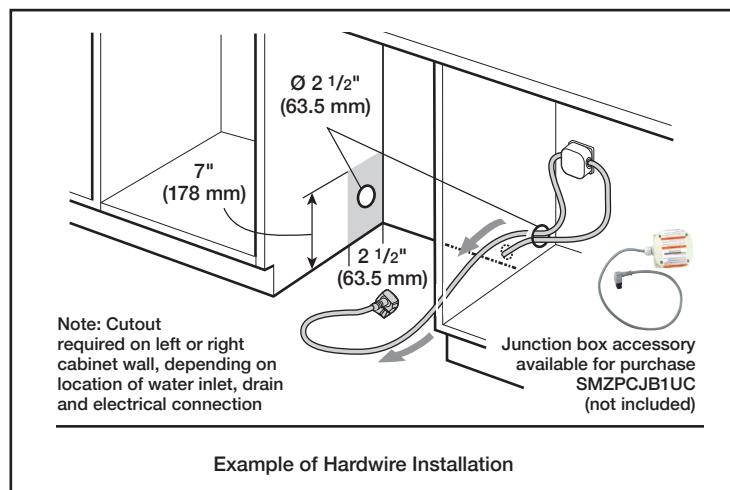

24" Pocket Handle Dishwasher

800 Series – Stainless Steel SHP78CM5N

Installation Details

Accessories: To purchase Bosch accessories, cleaners & parts please visit www.bosch-home.com/us/store or call 1-800-944-2904 (Mon to Fri 5 am to 6 pm PST, Sat 6 am to 3 pm PST).

Notes: All height, width and depth dimensions are shown in inches. BSH reserves the absolute and unrestricted right to change product materials and specifications, at any time, without notice. Consult the product's installation instructions for final dimensional data and other details prior to making cutout.

Warranties: Please see Use & Care manual or Bosch website for statement of limited warranty.

For more information on our entire line of products, go to www.bosch-home.com/us or call 1-800-944-2904

© BSH Home Appliances Corporation. All rights reserved. Bosch is a registered trademark of Robert Bosch GmbH.