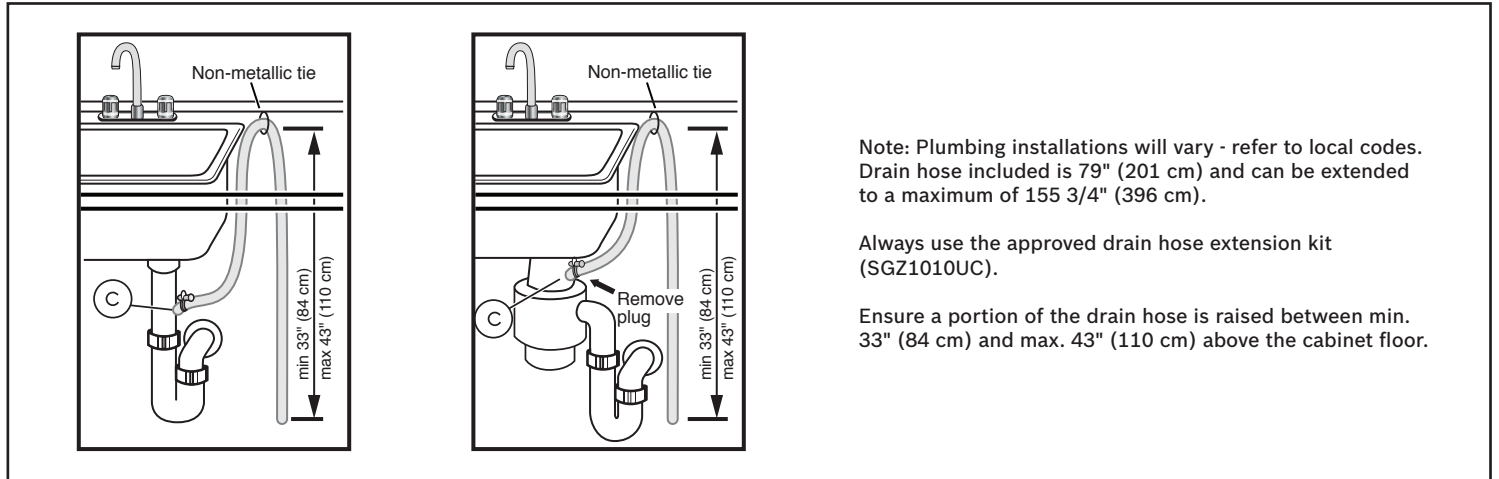

Notes: All height, width and depth dimensions are shown in inches. BSH reserves the absolute and unrestricted right to change product materials and specifications, at any time, without notice. Consult the product's installation instructions for final dimensional data and other details prior to making cutout.

24" Pocket Handle Dishwasher

800 Series – Stainless Steel SHP78CM5N

BOSCH

Invented for life

Installation Details

Accessories: To purchase Bosch accessories, cleaners & parts please visit www.bosch-home.com/us/store or call 1-800-944-2904 (Mon to Fri 5 am to 6 pm PST, Sat 6 am to 3 pm PST).