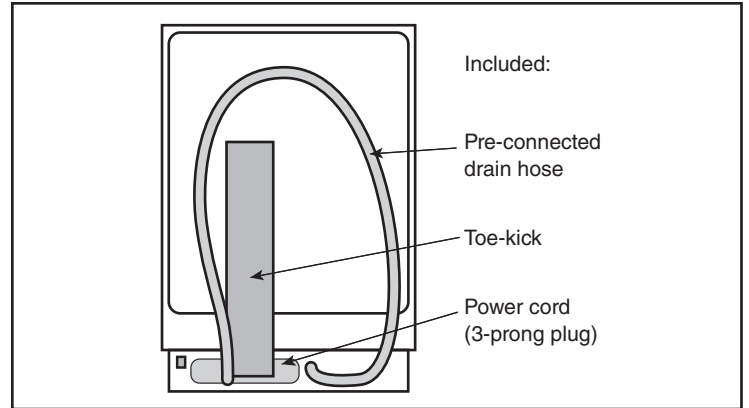

24" Pocket Handle Dishwasher

800 Series – Stainless Steel SHP78CM5N

Installation Details

Accessories: To purchase Bosch accessories, cleaners & parts please visit www.bosch-home.com/us/store or call 1-800-944-2904 (Mon to Fri 5 am to 6 pm PST, Sat 6 am to 3 pm PST).

Notes: All height, width and depth dimensions are shown in inches. BSH reserves the absolute and unrestricted right to change product materials and specifications, at any time, without notice. Consult the product's installation instructions for final dimensional data and other details prior to making cutout.

Warranties: Please see Use & Care manual or Bosch website for statement of limited warranty.

For more information on our entire line of products, go to www.bosch-home.com/us or call 1-800-944-2904

© BSH Home Appliances Corporation. All rights reserved. Bosch is a registered trademark of Robert Bosch GmbH.