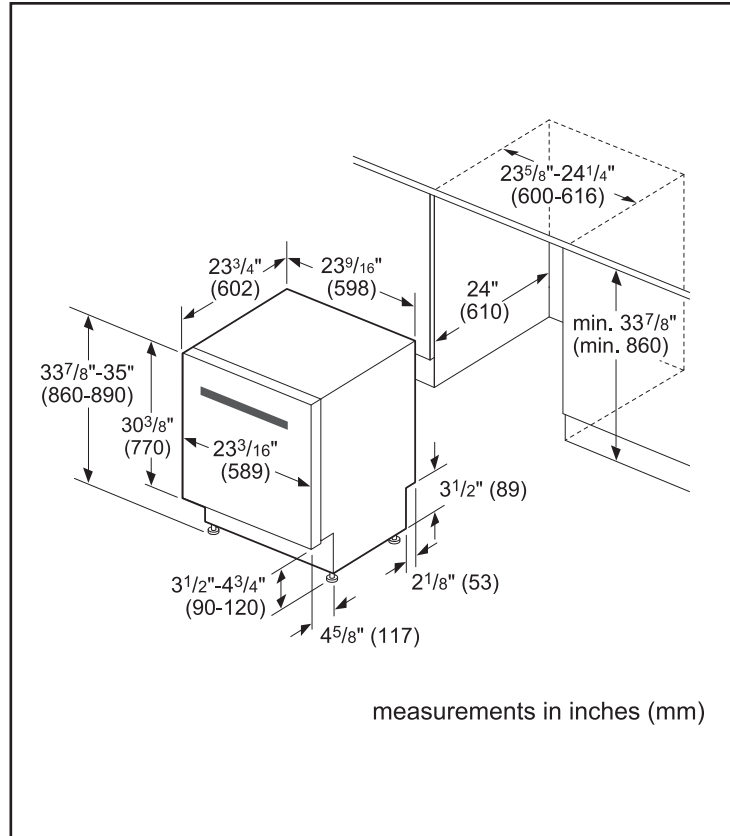

24" Pocket Handle Dishwasher

800 Series – Stainless Steel SHP78CM5N

Installation Details

Accessories: To purchase Bosch accessories, cleaners & parts please visit www.bosch-home.com/us/store or call 1-800-944-2904 (Mon to Fri 5 am to 6 pm PST, Sat 6 am to 3 pm PST).

Notes: All height, width and depth dimensions are shown in inches. BSH reserves the absolute and unrestricted right to change product materials and specifications, at any time, without notice. Consult the product's installation instructions for final dimensional data and other details prior to making cutout.

Warranties: Please see Use & Care manual or Bosch website for statement of limited warranty.

For more information on our entire line of products, go to www.bosch-home.com/us or call 1-800-944-2904

© BSH Home Appliances Corporation. All rights reserved. Bosch is a registered trademark of Robert Bosch GmbH.