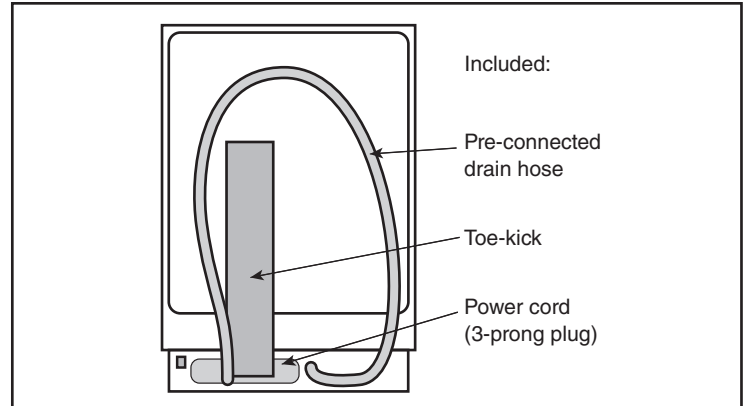

24" Bar Handle Dishwasher

800 Series – Black Stainless SHX78CM4N

BOSCH

Invented for life

Installation Details

Accessories: To purchase Bosch accessories, cleaners & parts please visit www.bosch-home.com/us/store or call 1-800-944-2904 (Mon to Fri 5 am to 6 pm PST, Sat 6 am to 3 pm PST).

Notes: All height, width and depth dimensions are shown in inches. BSH reserves the absolute and unrestricted right to change product materials and specifications, at any time, without notice. Consult the product's installation instructions for final dimensional data and other details prior to making cutout.