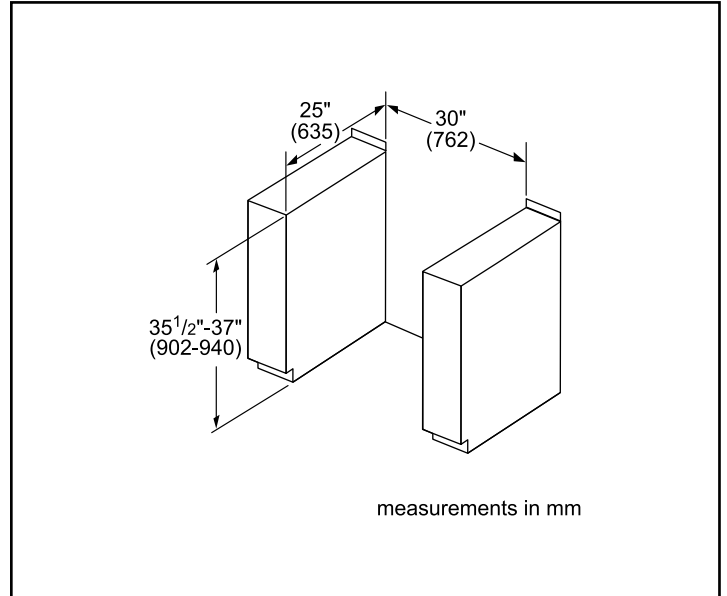

30" Electric Slide-in Range

800 Series – Black Stainless Steel HEI8046U

Installation Details

Accessories: To purchase Bosch accessories, cleaners & parts please visit www.bosch-home.com/us/store or call 1-800-944-2904 (Mon to Fri 5 am to 6 pm PST, Sat 6 am to 3 pm PST).

Notes: All height, width and depth dimensions are shown in inches. BSH reserves the absolute and unrestricted right to change product materials and specifications, at any time, without notice. Consult the product's installation instructions for final dimensional data and other details prior to making cutout.

Warranties: Please see Use & Care manual or Bosch website for statement of limited warranty.

For more information on our entire line of products, go to www.bosch-home.com/us or call 1-800-944-2904

© BSH Home Appliances Corporation. All rights reserved. Bosch is a registered trademark of Robert Bosch GmbH.