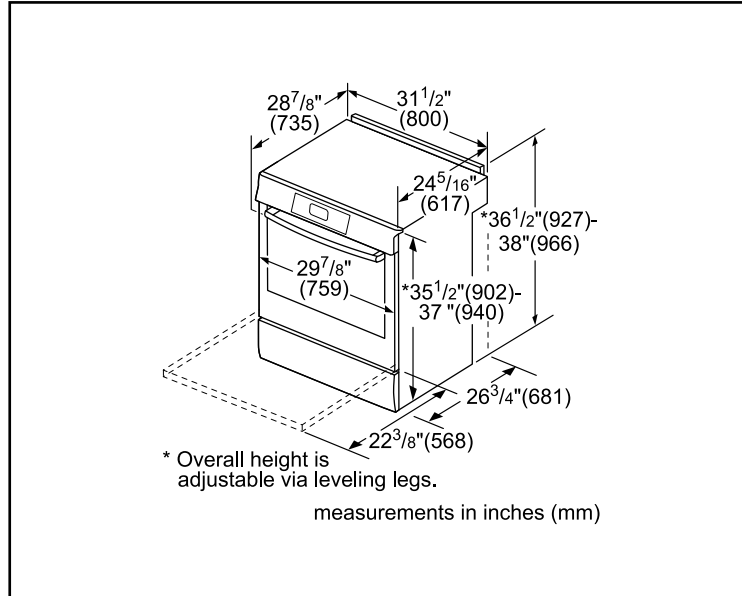

30" Electric Slide-in Range

800 Series – Black Stainless Steel HEI8046U

Installation Details

Accessories: To purchase Bosch accessories, cleaners & parts please visit www.bosch-home.com/us/store or call 1-800-944-2904 (Mon to Fri 5 am to 6 pm PST, Sat 6 am to 3 pm PST).

Notes: All height, width and depth dimensions are shown in inches. BSH reserves the absolute and unrestricted right to change product materials and specifications, at any time, without notice. Consult the product's installation instructions for final dimensional data and other details prior to making cutout.

Warranties: Please see Use & Care manual or Bosch website for statement of limited warranty.

For more information on our entire line of products, go to www.bosch-home.com/us or call 1-800-944-2904

© BSH Home Appliances Corporation. All rights reserved. Bosch is a registered trademark of Robert Bosch GmbH.