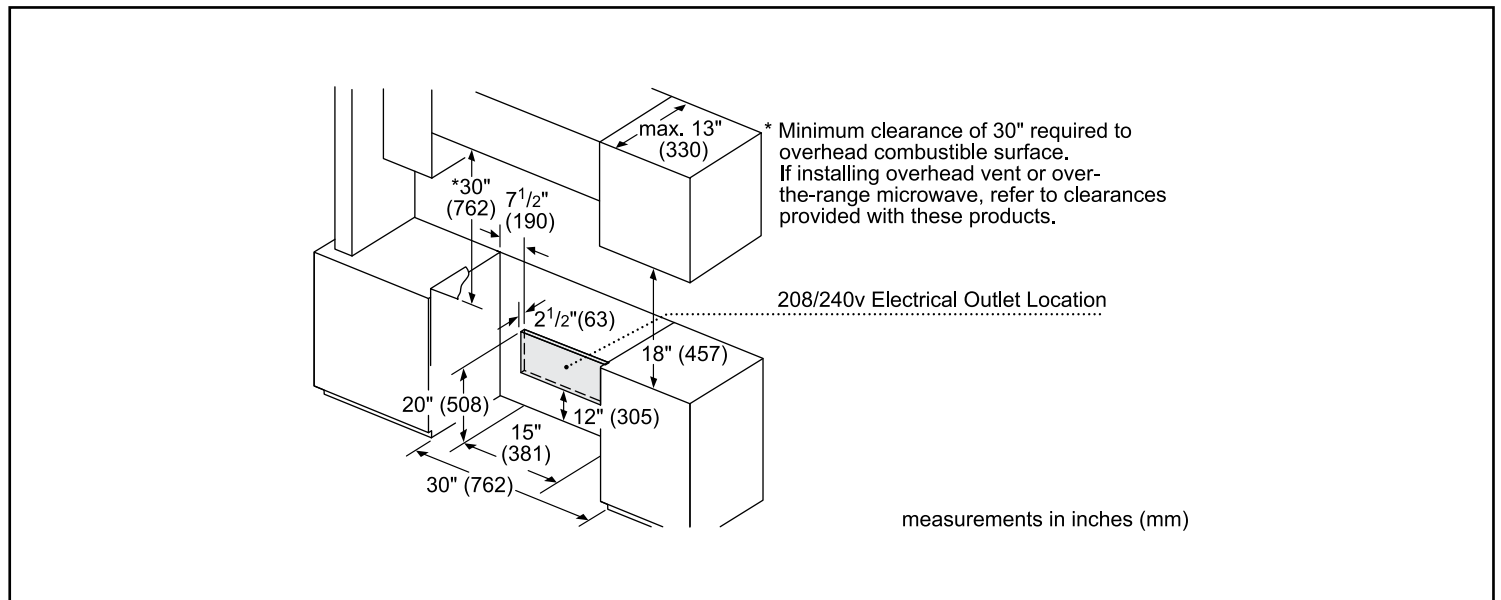

30" Electric Slide-in Range

800 Series – Black Stainless Steel HEI8046U

Installation Details

Accessories: To purchase Bosch accessories, cleaners & parts please visit www.bosch-home.com/us/store or call 1-800-944-2904 (Mon to Fri 5 am to 6 pm PST, Sat 6 am to 3 pm PST).

Notes: All height, width and depth dimensions are shown in inches. BSH reserves the absolute and unrestricted right to change product materials and specifications, at any time, without notice. Consult the product's installation instructions for final dimensional data and other details prior to making cutout.

Warranties: Please see Use & Care manual or Bosch website for statement of limited warranty.

For more information on our entire line of products, go to www.bosch-home.com/us or call 1-800-944-2904

© BSH Home Appliances Corporation. All rights reserved. Bosch is a registered trademark of Robert Bosch GmbH.