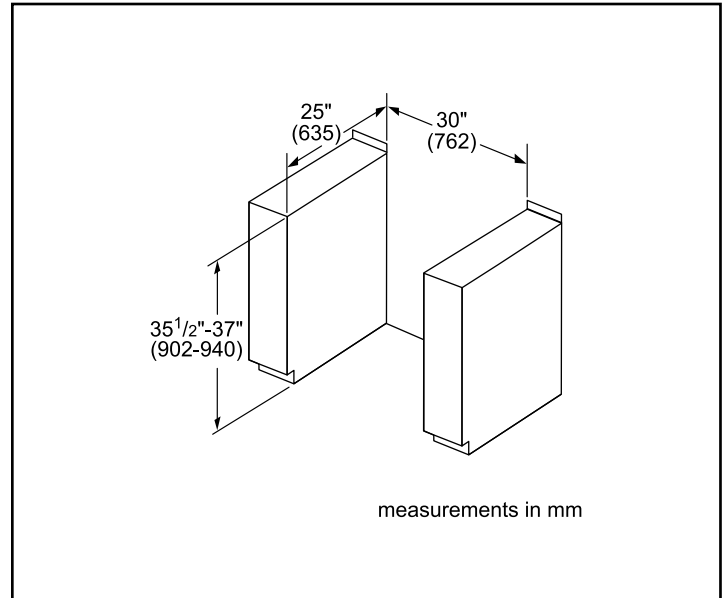

30" Electric Slide-in Range

800 Series – Stainless Steel HEI8056U

Installation Details

Accessories: To purchase Bosch accessories, cleaners & parts please visit www.bosch-home.com/us/store or call 1-800-944-2904 (Mon to Fri 5 am to 6 pm PST, Sat 6 am to 3 pm PST).

Notes: All height, width and depth dimensions are shown in inches. BSH reserves the absolute and unrestricted right to change product materials and specifications, at any time, without notice. Consult the product's installation instructions for final dimensional data and other details prior to making cutout.

Warranties: Please see Use & Care manual or Bosch website for statement of limited warranty.

For more information on our entire line of products, go to www.bosch-home.com/us or call 1-800-944-2904

© BSH Home Appliances Corporation. All rights reserved. Bosch is a registered trademark of Robert Bosch GmbH.