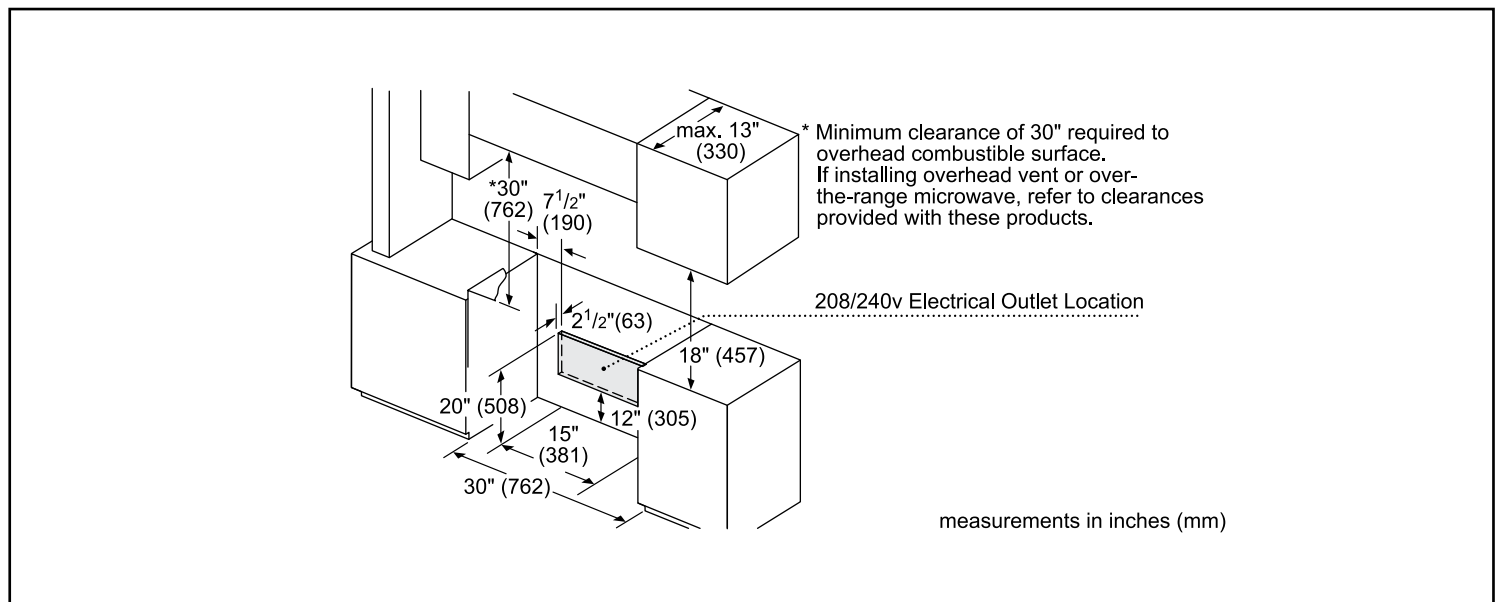

30" Electric Slide-in Range

800 Series – Stainless Steel HEI8056U

Installation Details

Accessories: To purchase Bosch accessories, cleaners & parts please visit www.bosch-home.com/us/store or call 1-800-944-2904 (Mon to Fri 5 am to 6 pm PST, Sat 6 am to 3 pm PST).

Notes: All height, width and depth dimensions are shown in inches. BSH reserves the absolute and unrestricted right to change product materials and specifications, at any time, without notice. Consult the product's installation instructions for final dimensional data and other details prior to making cutout.

Warranties: Please see Use & Care manual or Bosch website for statement of limited warranty.

For more information on our entire line of products, go to www.bosch-home.com/us or call 1-800-944-2904

© BSH Home Appliances Corporation. All rights reserved. Bosch is a registered trademark of Robert Bosch GmbH.