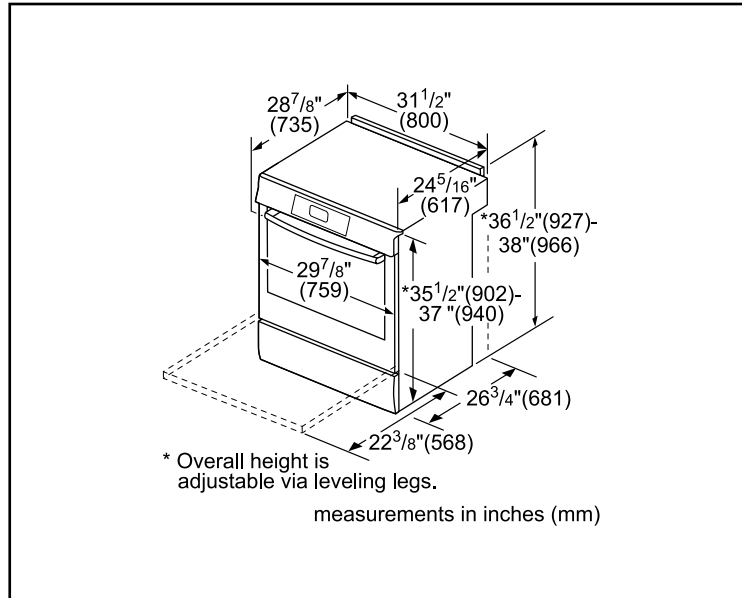

30" Electric Slide-in Range

800 Series – Stainless Steel HEI8056U

Installation Details

Accessories: To purchase Bosch accessories, cleaners & parts please visit www.bosch-home.com/us/store or call 1-800-944-2904 (Mon to Fri 5 am to 6 pm PST, Sat 6 am to 3 pm PST).

Notes: All height, width and depth dimensions are shown in inches. BSH reserves the absolute and unrestricted right to change product materials and specifications, at any time, without notice. Consult the product's installation instructions for final dimensional data and other details prior to making cutout.

Warranties: Please see Use & Care manual or Bosch website for statement of limited warranty.

For more information on our entire line of products, go to www.bosch-home.com/us or call 1-800-944-2904

© BSH Home Appliances Corporation. All rights reserved. Bosch is a registered trademark of Robert Bosch GmbH.