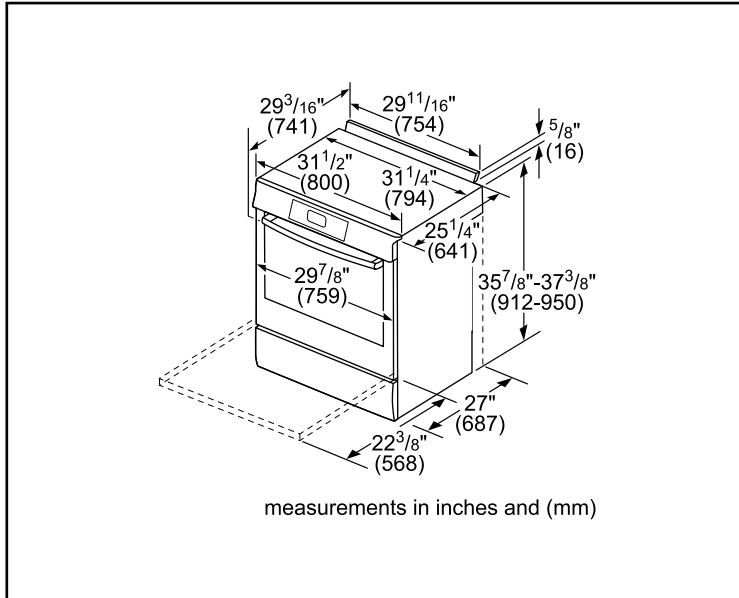

30" Gas Slide-in Range

800 Series – Black Stainless Steel HG18046UC

Installation Details

Accessories: To purchase Bosch accessories, cleaners & parts please visit www.bosch-home.com/us/store or call 1-800-944-2904 (Mon to Fri 5 am to 6 pm PST, Sat 6 am to 3 pm PST).

Notes: All height, width and depth dimensions are shown in inches. BSH reserves the absolute and unrestricted right to change product materials and specifications, at any time, without notice. Consult the product's installation instructions for final dimensional data and other details prior to making cutout.

Warranties: Please see Use & Care manual or Bosch website for statement of limited warranty.

For more information on our entire line of products, go to www.bosch-home.com/us or call 1-800-944-2904

© BSH Home Appliances Corporation. All rights reserved. Bosch is a registered trademark of Robert Bosch GmbH.