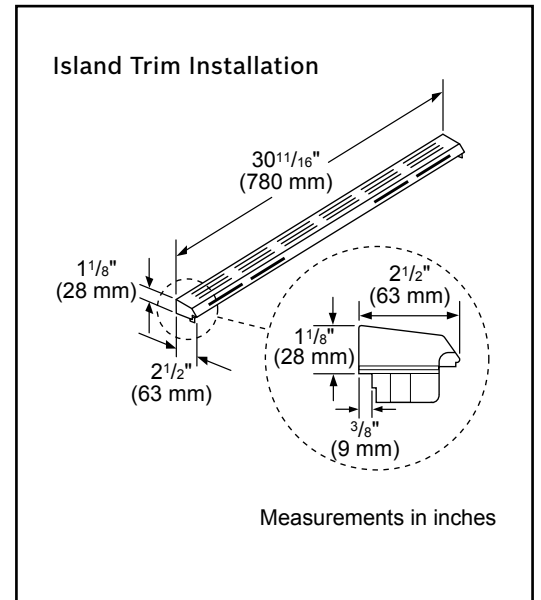

30" Gas Slide-in Range

800 Series – Black Stainless Steel HG18046UC

Installation Details

Accessories: To purchase Bosch accessories, cleaners & parts please visit www.bosch-home.com/us/store or call 1-800-944-2904 (Mon to Fri 5 am to 6 pm PST, Sat 6 am to 3 pm PST).

Notes: All height, width and depth dimensions are shown in inches. BSH reserves the absolute and unrestricted right to change product materials and specifications, at any time, without notice. Consult the product's installation instructions for final dimensional data and other details prior to making cutout.

Warranties: Please see Use & Care manual or Bosch website for statement of limited warranty.

For more information on our entire line of products, go to www.bosch-home.com/us or call 1-800-944-2904

© BSH Home Appliances Corporation. All rights reserved. Bosch is a registered trademark of Robert Bosch GmbH.