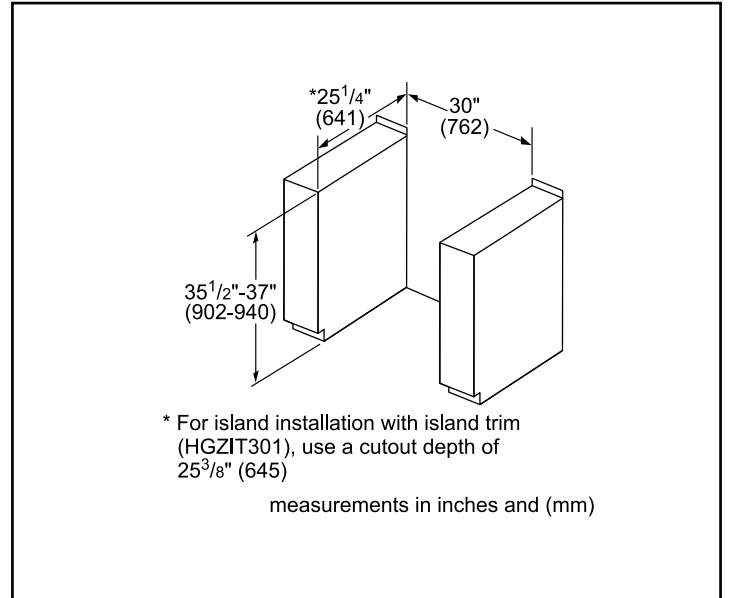

30" Gas Slide-in Range

800 Series – Black Stainless Steel HG18046UC

Installation Details

Accessories: To purchase Bosch accessories, cleaners & parts please visit www.bosch-home.com/us/store or call 1-800-944-2904 (Mon to Fri 5 am to 6 pm PST, Sat 6 am to 3 pm PST).

Notes: All height, width and depth dimensions are shown in inches. BSH reserves the absolute and unrestricted right to change product materials and specifications, at any time, without notice. Consult the product's installation instructions for final dimensional data and other details prior to making cutout.

Warranties: Please see Use & Care manual or Bosch website for statement of limited warranty.

For more information on our entire line of products, go to www.bosch-home.com/us or call 1-800-944-2904

© BSH Home Appliances Corporation. All rights reserved. Bosch is a registered trademark of Robert Bosch GmbH.