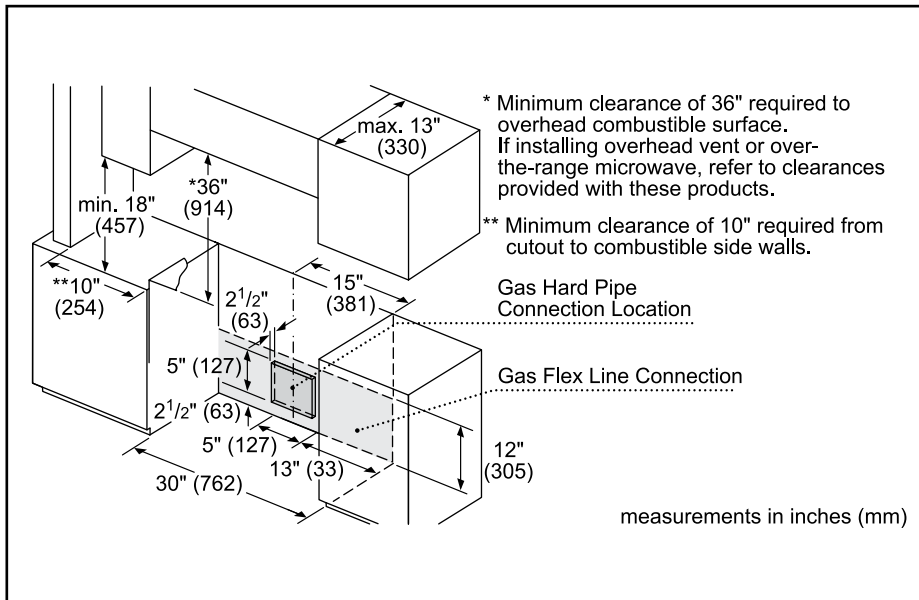

30" Gas Slide-in Range

800 Series – Black Stainless Steel HG18046UC

Installation Details

Accessories: To purchase Bosch accessories, cleaners & parts please visit www.bosch-home.com/us/store or call 1-800-944-2904 (Mon to Fri 5 am to 6 pm PST, Sat 6 am to 3 pm PST).

Notes: All height, width and depth dimensions are shown in inches. BSH reserves the absolute and unrestricted right to change product materials and specifications, at any time, without notice. Consult the product's installation instructions for final dimensional data and other details prior to making cutout.

Warranties: Please see Use & Care manual or Bosch website for statement of limited warranty.

For more information on our entire line of products, go to www.bosch-home.com/us or call 1-800-944-2904

© BSH Home Appliances Corporation. All rights reserved. Bosch is a registered trademark of Robert Bosch GmbH.