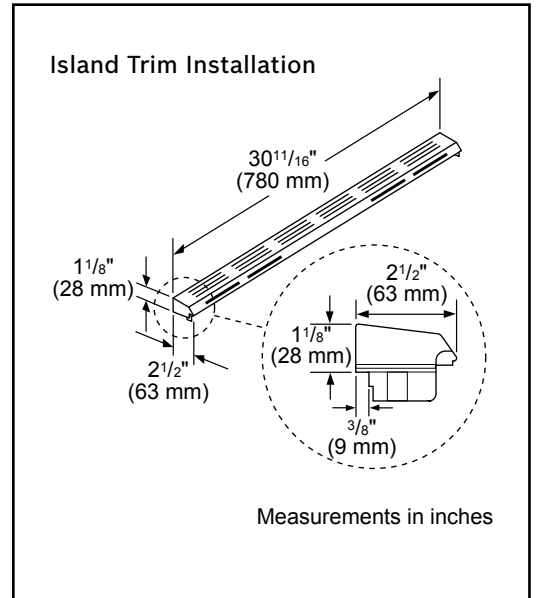

30" Gas Slide-in Range

Benchmark® Series – Stainless Steel HGIP056UC

Installation Details

Accessories: To purchase Bosch accessories, cleaners & parts please visit www.bosch-home.com/us/store or call 1-800-944-2904 (Mon to Fri 5 am to 6 pm PST, Sat 6 am to 3 pm PST).

Notes: All height, width and depth dimensions are shown in inches. BSH reserves the absolute and unrestricted right to change product materials and specifications, at any time, without notice. Consult the product's installation instructions for final dimensional data and other details prior to making cutout.

Warranties: Please see Use & Care manual or Bosch website for statement of limited warranty.

For more information on our entire line of products, go to www.bosch-home.com/us or call 1-800-944-2904

© BSH Home Appliances Corporation. All rights reserved. Bosch is a registered trademark of Robert Bosch GmbH.