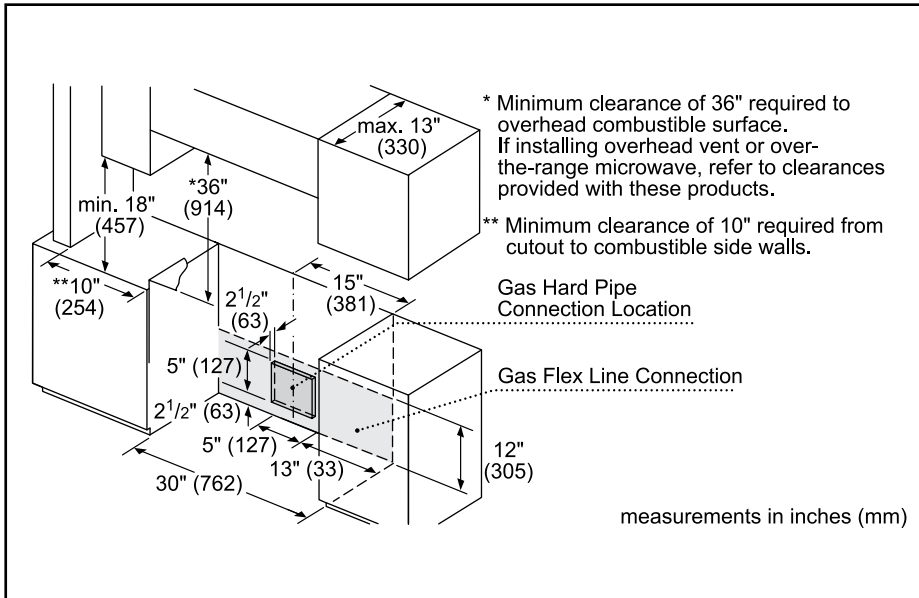

30" Gas Slide-in Range

Benchmark® Series – Stainless Steel HGIP056UC

Installation Details

Accessories: To purchase Bosch accessories, cleaners & parts please visit www.bosch-home.com/us/store or call 1-800-944-2904 (Mon to Fri 5 am to 6 pm PST, Sat 6 am to 3 pm PST).

Notes: All height, width and depth dimensions are shown in inches. BSH reserves the absolute and unrestricted right to change product materials and specifications, at any time, without notice. Consult the product's installation instructions for final dimensional data and other details prior to making cutout.

Warranties: Please see Use & Care manual or Bosch website for statement of limited warranty.

For more information on our entire line of products, go to www.bosch-home.com/us or call 1-800-944-2904

© BSH Home Appliances Corporation. All rights reserved. Bosch is a registered trademark of Robert Bosch GmbH.