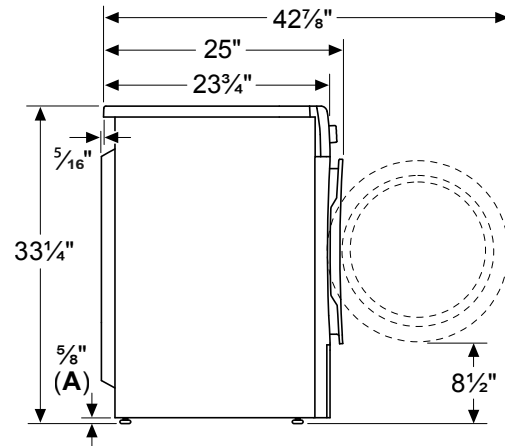

Dimensions & Weight

Overall appliance dimensions (HxWxD)	33 1/4" x 23 1/2" x 25"
Net weight	99 lbs
Minimum stack height	67 3/4"

*ADA compliance

- Meets ADA height and access requirements *when installed on pedestal.*
- Meets ADA operable parts requirements for controls and lint filter.

Notes: All height, width and depth dimensions are shown in inches. BSH reserves the absolute and unrestricted right to change product materials and specifications, at any time, without notice. Consult the product's installation instructions for final dimensional data and other details prior to making cutout.

24" Compact Condensation Dryer

300 Series Dryer – WTG86403UC

BOSCH

Invented for life

Installation Details

A: 5/8" nominal; 1/2" minimum; 1" maximum

A: Power cord exit
B: Drain exit

measurements in inches