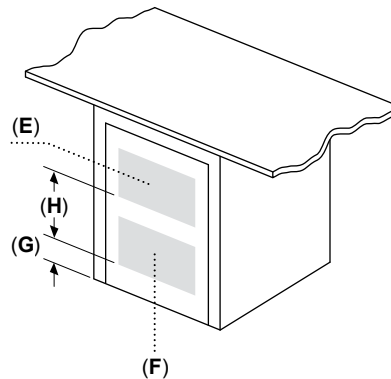

Minimum louvered area and spacing:
E: Top louver area – 63 sq. in.
F: Bottom louver area – 63 sq. in.
G: Lower Height (stacked) – 37"
H: Upper Height (stacked) – 26"
J: Lower Height (stand alone) – 3"
K: Upper Height (stand alone) – 29"

For shortest drying times keep closet door open while dryer is operating. When closet doors are closed, open areas only allow minimal drying results (expect long drying times).

Under Counter (Preferred)

Minimum opening dimensions:

- A: Depth – 28"
- B: Width – 23 7/8"
- C: Height – 34 1/2"

Front of appliance fully open.
No doors or coverings.

Under Counter Enclosed (Less Preferred)

If the front of the appliance is covered, louvered openings must be installed as shown and front/rear clearances adhered to according to closet installations.