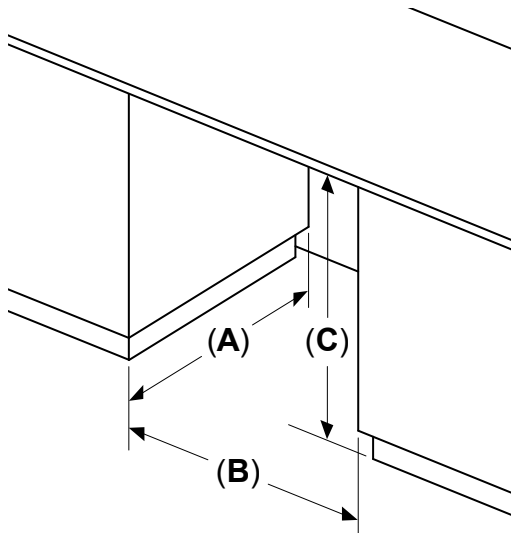

Under Counter (Preferred)

Minimum opening dimensions:

- A: Depth – 28"
- B: Width – 23 7/8"
- C: Height – 34 1/2"

Front of appliance fully open.
No doors or coverings.