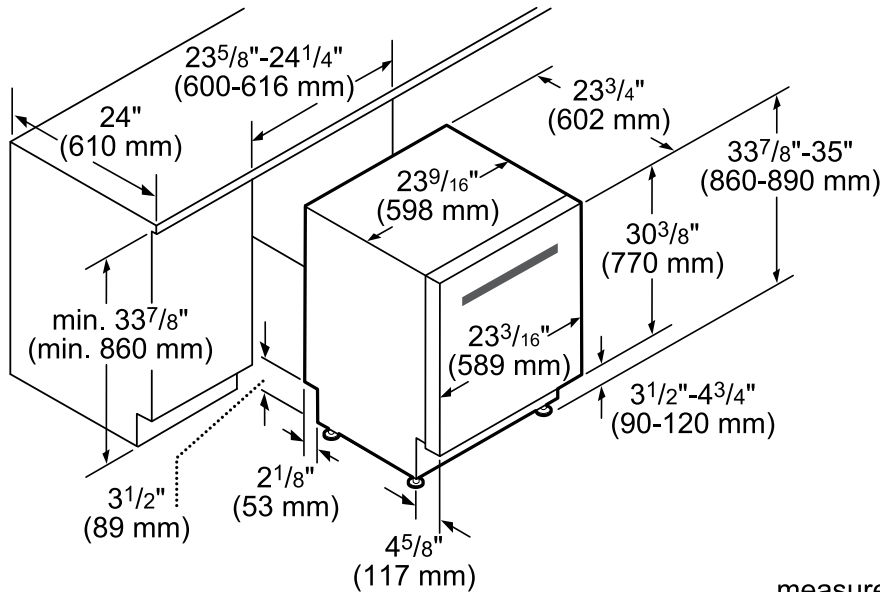

DIMENSIONS & WEIGHT

Overall Appliance Dimensions (HxWxD)	33 7/8" x 23 9/16" x 23 3/4"
Required Cutout Size (HxWxD)	33 7/8" Min. x 23 5/8" Min. x 24"
Adjustable Feet	Yes
Net Weight	108 lbs

*Certification to NSF/ANSI Standard 184 for residential dishwashers

**Accessory Kit includes Extra-Tall-Item Sprinkler, Vase / Bottle Holder, 3 Plastic Item Clips and Small Item Basket

Fine Silverware Carafe

DISHWASHER & CUTOUT DIMENSIONS

measurements in inches and mm

These warranties give you specific legal rights and you may have other rights that vary from state to state. Limited warranty from date of delivery. For complete warranty details, refer to your Use & Care manual, or ask your dealer.