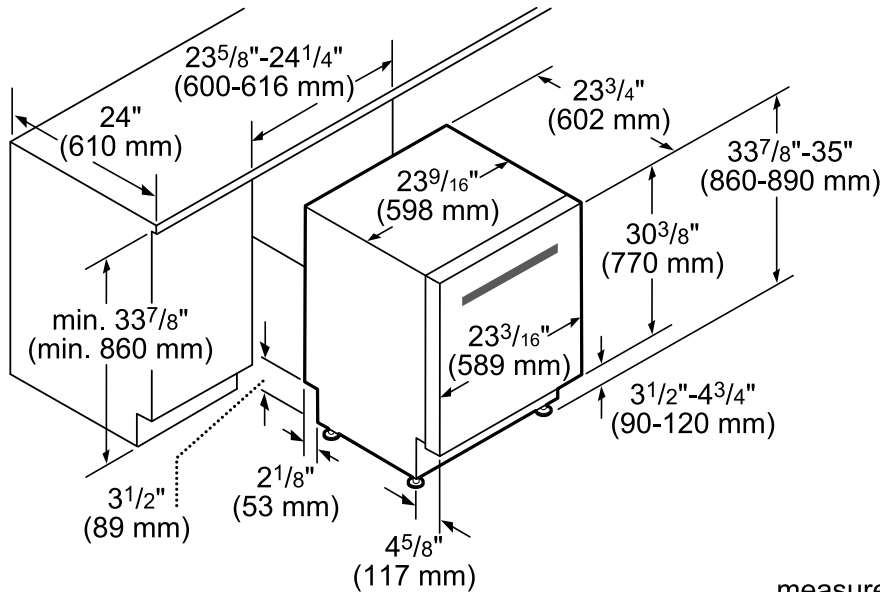

DISHWASHER & CUTOUT DIMENSIONS

measurements in inches and mm

These warranties give you specific legal rights and you may have other rights that vary from state to state. Limited warranty from date of delivery. For complete warranty details, refer to your Use & Care manual, or ask your dealer.

Specifications are for planning purposes only. Refer to installation instructions and consult your countertop supplier prior to making counter opening. Consult with a heating and ventilation engineer for your specific ventilation requirements. For the most detailed information, refer to installation instructions accompanying product or write to Thermador indicating the model number. Specifications are correct at time of printing. Thermador reserves the right to change product specifications or design without notice. Some models are certified for use in Canada. Thermador is not responsible for products that are transported from the U.S. for use in Canada.