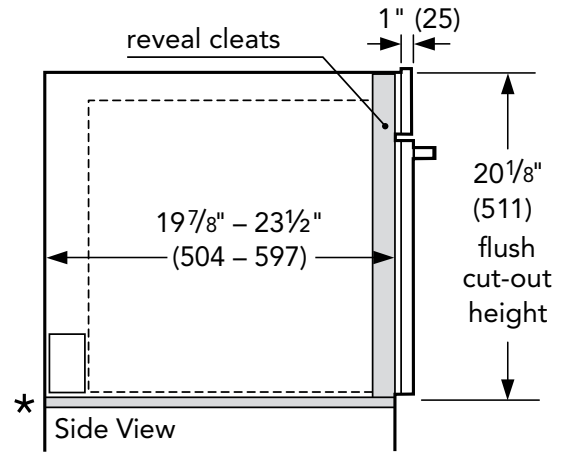

MASTERPIECE® & PROFESSIONAL SERIES

COFFEE MACHINE & CUTOUT DIMENSIONS

WATER AND ELECTRICAL CONNECTIONS

- (a) Water outlet (238 mm)
 - (b) Cold-water connection
 - (c) Electric terminal box
- Measurements in inches (mm)

There should be no loops, clews, double siphon or sagging in the drain hose that can interfere with water flow or cause water accumulation in the drain hose.

TCM24PS

24-INCH BUILT-IN COFFEE MACHINE PLUMBED WITH HOME CONNECT®

MASTERPIECE® & PROFESSIONAL SERIES

FLUSH INSTALL WITH OPTIONAL 30-INCH TRIM KIT TCMTK30RS

inches (mm)

NOTE: * Flush installation requires a 5/16" (8 mm) high x 28 1/2" (724 mm) wide x 22 1/2" (571 mm) deep baseplate underneath the unit body.