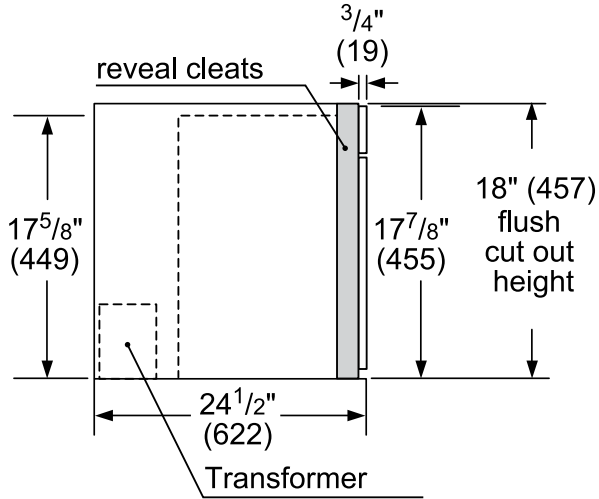

DESIGN ELEMENTS

Display	Multilingual TFT Color Screen
Beverage Dispenser	Adjustable to Fit Tall Cups
Flush Installation	Yes

TECHNICAL DETAILS

Watts (W)	1,600 W
Circuit Breaker (A)	15 A
Current (A)	10 V
Volts (V)	120 V
Plug Type	NEMA 5-15R, 2-Pole 3-Wire Grounding
Power Cord Length (in.)	39"
Drain Hose Length (in.)	67"
Water Inlet Length (in.)	65" (extendable** by stretching to 118")
Drain Hose Inlet Diameter	3/4"
Energy Source	Electric
Pump Pressure (Bar)	275 psi (19 bar)

MASTERPIECE® & PROFESSIONAL SERIES

FLUSH INSTALL WITH OPTIONAL 30-INCH TRIM KIT TCMTK30RS

inches (mm)

NOTE: * Flush installation requires a 5/16" (8 mm) high x 28 1/2" (724 mm) wide x 22 1/2" (571 mm) deep baseplate underneath the unit body.

CUTOUT DIMENSIONS WITH OPTIONAL 30-INCH TRIM KIT TCMTK30RS

inches (mm)

inches (mm)

TCM24PS
24-INCH BUILT-IN COFFEE MACHINE PLUMBED
WITH HOME CONNECT®
 MASTERPIECE® & PROFESSIONAL SERIES

FLUSH INSTALL

Side View

measurements in inches (mm)

Top View

measurements in inches (mm)

These warranties give you specific legal rights and you may have other rights that vary from state to state. Limited warranty from date of delivery. For complete warranty details, refer to your Use & Care manual, or ask your dealer.