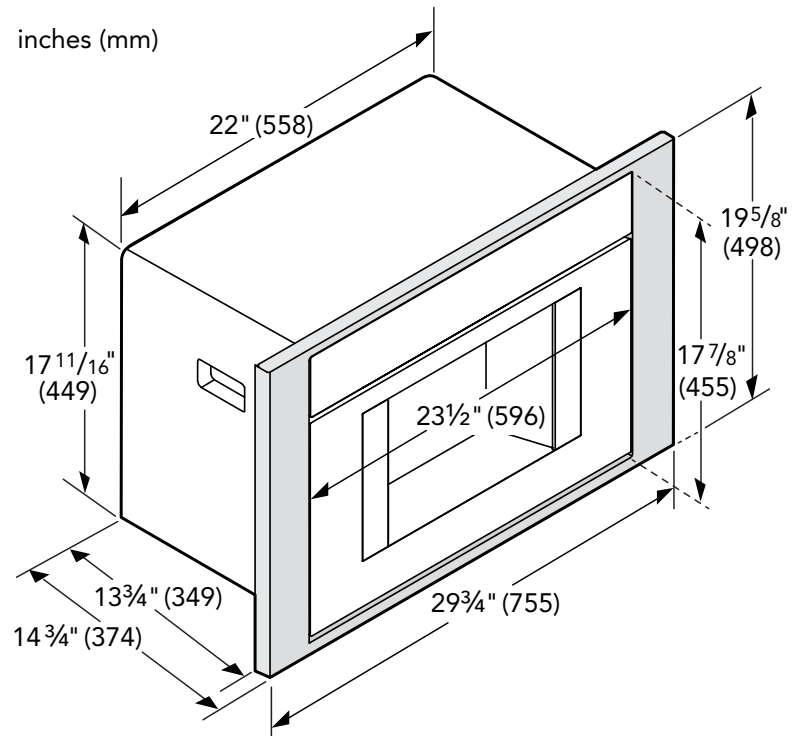

MASTERPIECE® & PROFESSIONAL SERIES

COFFEE MACHINE & CUTOUT DIMENSIONS

WATER AND ELECTRICAL CONNECTIONS

- (a) Water outlet (238 mm)
 - (b) Cold-water connection
 - (c) Electric terminal box
- Measurements in inches (mm)

MASTERPIECE® & PROFESSIONAL SERIES

FLUSH INSTALL WITH OPTIONAL 30-INCH TRIM KIT TCMTK30RS

inches (mm)

NOTE: * Flush installation requires a 5/16" (8 mm) high x 28 1/2" (724 mm) wide x 22 1/2" (571 mm) deep baseplate underneath the unit body.

CUTOUT DIMENSIONS WITH OPTIONAL 30-INCH TRIM KIT TCMTK30RS

inches (mm)

inches (mm)

TCM24PS
24-INCH BUILT-IN COFFEE MACHINE PLUMBED
WITH HOME CONNECT®
 MASTERPIECE® & PROFESSIONAL SERIES

FLUSH INSTALL

Side View