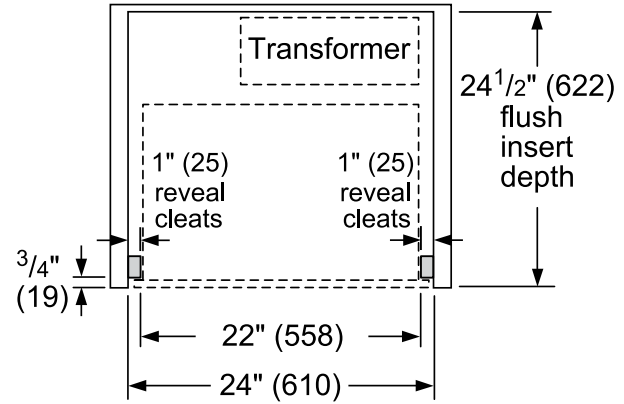

measurements in inches (mm)

These warranties give you specific legal rights and you may have other rights that vary from state to state. Limited warranty from date of delivery. For complete warranty details, refer to your Use & Care manual, or ask your dealer.

Specifications are for planning purposes only. Refer to installation instructions and consult your countertop supplier prior to making counter opening. Consult with a heating and ventilation engineer for your specific ventilation requirements. For the most detailed information, refer to installation instructions accompanying product or write to Thermador indicating the model number. Specifications are correct at time of printing. Thermador reserves the right to change product specifications or design without notice. Some models are certified for use in Canada. Thermador is not responsible for products that are transported from the U.S. for use in Canada.