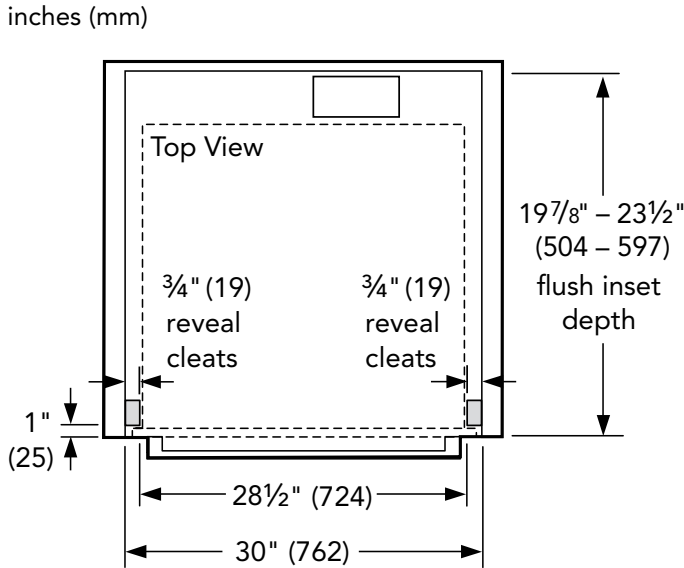

MASTERPIECE® & PROFESSIONAL SERIES

COFFEE MACHINE & CUTOUT DIMENSIONS

WATER AND ELECTRICAL CONNECTIONS

- (a) Water outlet (238 mm)
 - (b) Cold-water connection
 - (c) Electric terminal box
- Measurements in inches (mm)

There should be no loops, clews, double siphon or sagging in the drain hose that can interfere with water flow or cause water accumulation in the drain hose.

TCM24PS

24-INCH BUILT-IN COFFEE MACHINE PLUMBED WITH HOME CONNECT®

MASTERPIECE® & PROFESSIONAL SERIES

FLUSH INSTALL WITH OPTIONAL 30-INCH TRIM KIT TCMTK30RS

inches (mm)

NOTE: * Flush installation requires a 5/16" (8 mm) high x 28 1/2" (724 mm) wide x 22 1/2" (571 mm) deep baseplate underneath the unit body.