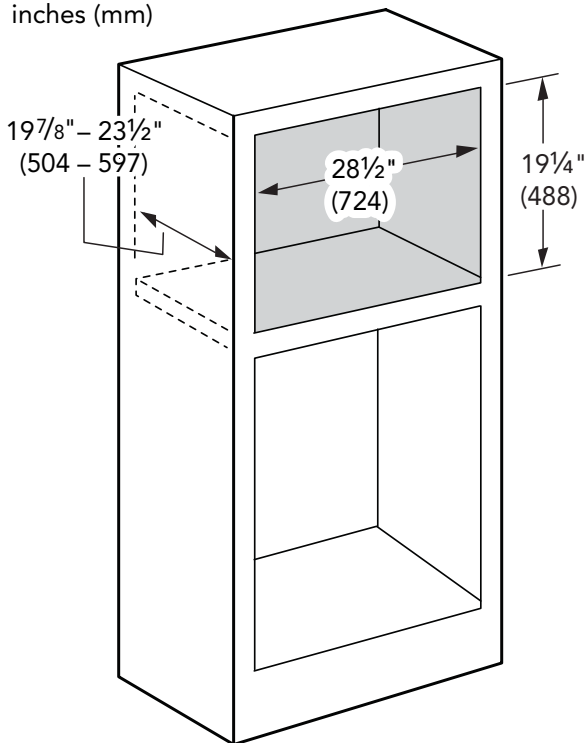

MASTERPIECE® & PROFESSIONAL SERIES

FLUSH INSTALL WITH OPTIONAL 30-INCH TRIM KIT TCMTK30RS

inches (mm)

NOTE: * Flush installation requires a 5/16" (8 mm) high x 28 1/2" (724 mm) wide x 22 1/2" (571 mm) deep baseplate underneath the unit body.

CUTOUT DIMENSIONS WITH OPTIONAL 30-INCH TRIM KIT TCMTK30RS

inches (mm)

inches (mm)

TCM24PS
24-INCH BUILT-IN COFFEE MACHINE PLUMBED
WITH HOME CONNECT®
 MASTERPIECE® & PROFESSIONAL SERIES

FLUSH INSTALL

Side View