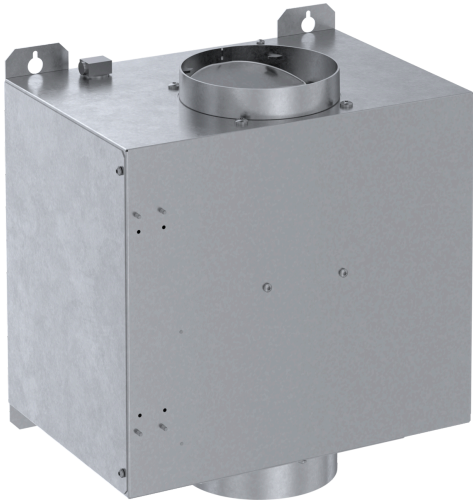

**Blower  
VTI1FZ**

**600 CFM inline blower can be mounted along the duct line anywhere between the kitchen and the exterior wall**

- EXTNCB25W 25-ft blower connector cable available, sold separately
- Mounted along the duct line between the kitchen and the exterior wall
- 6-inch round duct exhaust
- Powerfully Quiet® blowers sold separately from ventilation hoods
- 600 CFM to create the ultimate cooking system with Thermador cooktops

EXTNCB25 25' Blower Connection Cable

**Blower  
VTI1FZ**

measurements in inches (mm)