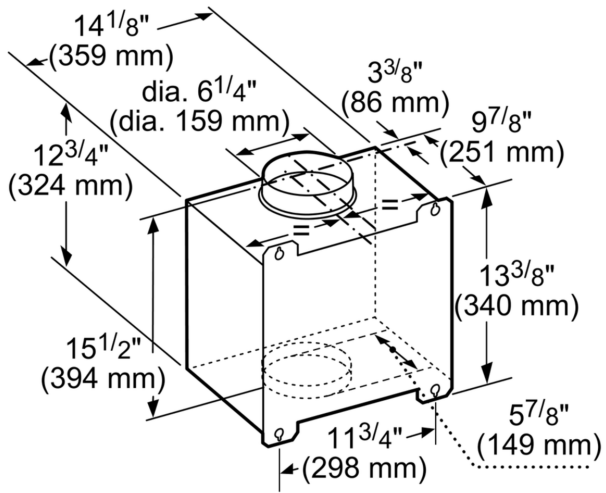

**Blower  
VTI1FZ**

**600 CFM inline blower can be mounted along the duct line anywhere between the kitchen and the exterior wall**

- EXTNCB25W 25-ft blower connector cable available, sold separately
- Mounted along the duct line between the kitchen and the exterior wall
- 6-inch round duct exhaust
- Powerfully Quiet® blowers sold separately from ventilation hoods
- 600 CFM to create the ultimate cooking system with Thermador cooktops

EXTNCB25 25' Blower Connection Cable

**Blower  
VTI1FZ**

measurements in inches (mm)