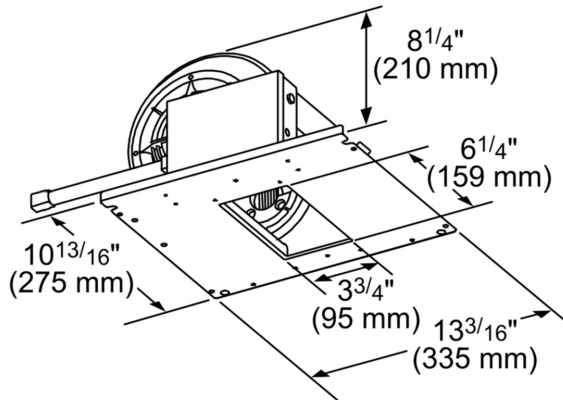

**Blower
VTN1DZ**

400 CFM integral blower is integrated into ventilation hoods at the time of installation, sold separately.

- Integrated into ventilation hoods at the time of installation
- Internal blower mounted within hood

**Blower
VTN1DZ**

measurements in inches (mm)