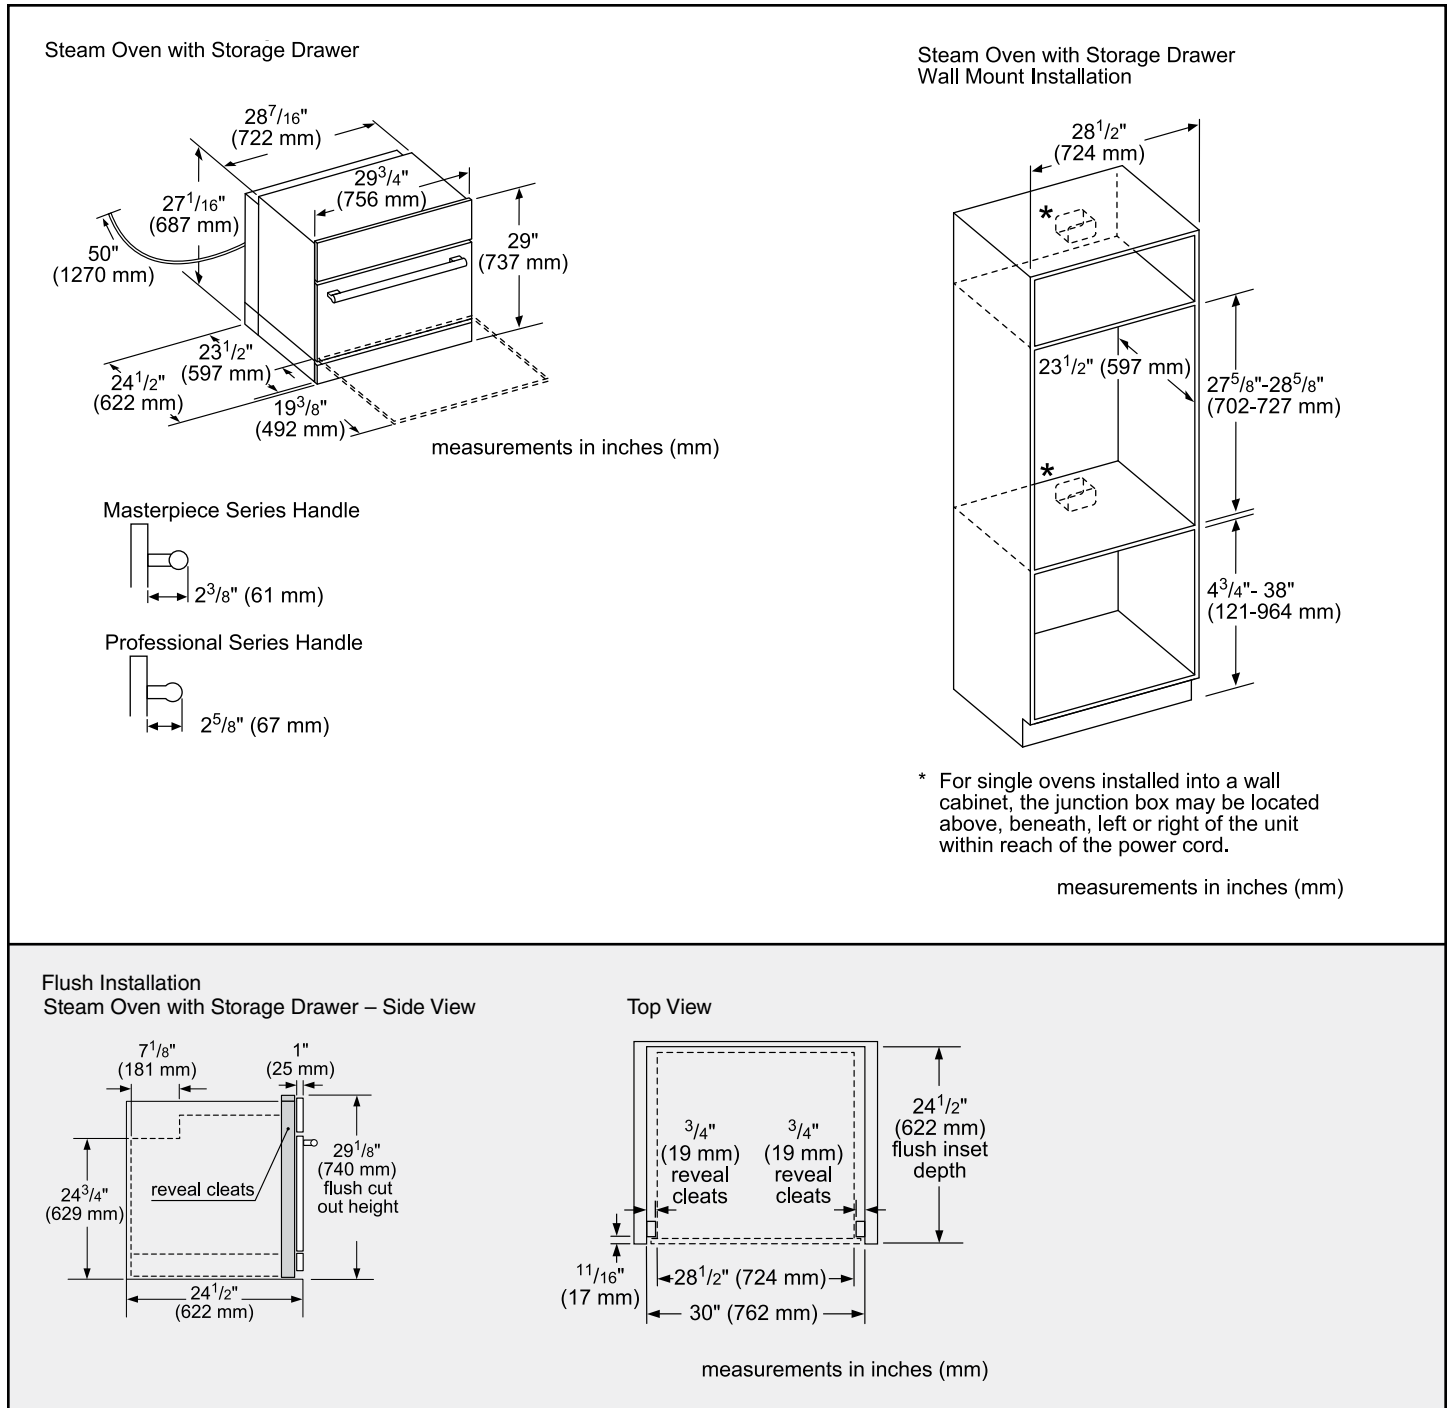

GENERAL PROPERTIES

Door Opening	Push to Open
--------------	--------------

CAPACITY

Cavity Capacity	0.8 cu. ft.
-----------------	-------------

DIMENSIONS & WEIGHT

Overall Appliance Dimensions (HxWxD)	3 3/8" x 29 3/4" x 24 1/2"
--------------------------------------	----------------------------

Required Cutout Size (HxWxD) – Standard*	27 5/8" - 28 5/8" x 28 1/2" x 23 1/2"
--	--

Required Cutout Size (HxWxD) – Flush*	29 1/8" x 30" x 24 1/2"
---------------------------------------	-------------------------

30-INCH STORAGE DRAWER, SHORT

PUSH TO OPEN

30-INCH STORAGE DRAWER AND CUTOUT DIMENSIONS

These warranties give you specific legal rights and you may have other rights that vary from state to state. Limited warranty from date of delivery. For complete warranty details, refer to your Use & Care manual, or ask your dealer.