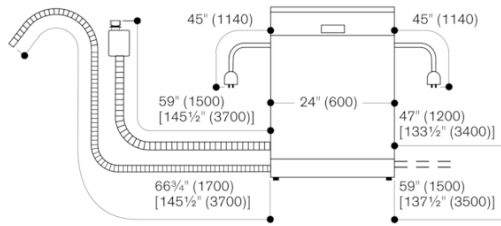

DA020110
 Stainless steel trim kit for tall tub dishwashers

DA021000
 Folding hinge

DA231110
 Stainless steel-backed full glass door panel for tall tub dishwashers, handle included

GH045010
 Handle bar with 2 mounts, stainless steel, length 7 11/16", drilling distance 16 13/16", for custom panel.

GZ010011
 Extension for inlet and outlet (78" long)

Connection dimensions for a 24" (600 mm) wide dishwasher

[] values with extension kit
 Measurements in inches (mm)

Tall Tub dishwasher (34 1/8" (86.7 cm)).