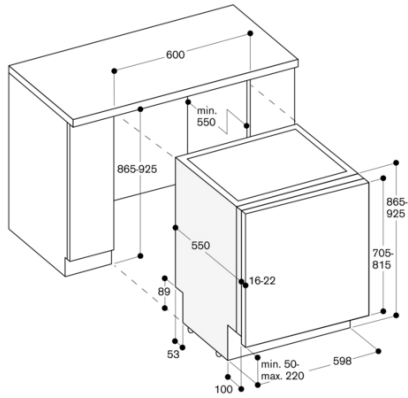

Planning notes
 Height-adjustable feet.
 Appliance toe-kick recess 3 15/16" (see drawing).
 Rear feet adjustable at front.
 Door weight up to 24 lb.
 Door panel dimension dependent on toe-kick height of kitchen cabinetry.
 Installation and usage also with custom cabinet handle possible. The push-to-open function remains active.

Rating
 Total rating: 1440 W.
 Connecting cable 47 1/4" with three-prong plug (NEMA 5-15P).
 Water connection with 3/4" screw joint.
 Connection to hot or cold water possible.
 Power consumption standby/network 2.0 W.
 Time auto-standby/network 2 min.
 Please check the user manual for how to switch off the WiFi module.

Color Variants
DF481701F
Fully integrated
Height 34 1/8"

Included accessories
 1 x baking tray spray head.
 1 x GN container insert.
 1 x holder for long-stemmed glasses.

Optional accessories
DA042030
Sterling silver cutlery cassette
DA043000
Holder for long-stemmed glasses

Installation Accessories
GZ010011
Extension for inlet and outlet (78" long)

86.5 cm high dishwasher with flexible hinge

Connection dimensions for a 24" (600 mm) wide dishwasher

[] values with extension kit
 Measurements in inches (mm)