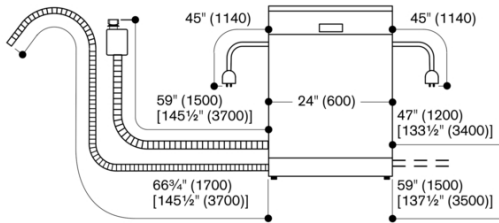

Rating
 Total rating: 1440 W.
 Connecting cable 47 1/4" with three-prong plug (NEMA 5-15P).
 Water connection with 3/4" screw joint.
 Connection to hot or cold water possible.
 Power consumption standby/network 2.0 W.
 Time auto-standby/network 2 min.
 Please check the user manual for how to switch off the WiFi module.

Color Variants
DF481701F
Fully integrated
Height 34 1/8"

Included accessories
 1 x baking tray spray head.
 1 x GN container insert.
 1 x holder for long-stemmed glasses.

Optional accessories
DA042030
Sterling silver cutlery cassette
DA043000
Holder for long-stemmed glasses

Installation Accessories
GZ010011
Extension for inlet and outlet (78" long)

86.5 cm high dishwasher with flexible hinge

Connection dimensions for a 24" (600 mm) wide dishwasher

[] values with extension kit
 Measurements in inches (mm)

Dishwasher 34 1/8" (867 mm) with flexible hinge

Measurements in inches (mm)