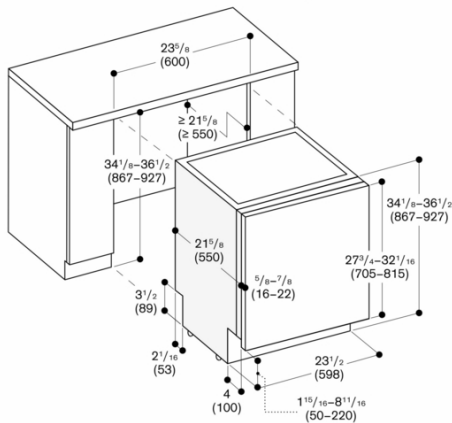

Color Variants
DF481701F
Fully integrated
Height 34 1/8"

Included accessories
 1 x baking tray spray head.
 1 x GN container insert.
 1 x holder for long-stemmed glasses.

Optional accessories
DA042030
Sterling silver cutlery cassette
DA043000
Holder for long-stemmed glasses

Installation Accessories
GZ010011
Extension for inlet and outlet (78" long)

86.5 cm high dishwasher with flexible hinge

Connection dimensions for a 24" (600 mm) wide dishwasher

[] values with extension kit
 Measurements in inches (mm)

Dishwasher 34 1/8" (867 mm) with flexible hinge

Measurements in inches (mm)