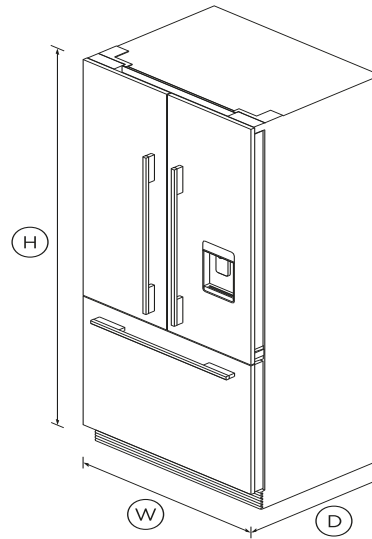

Integrated French Door Refrigerator Freezer, 32", Ice & Water

Series 7 | Integrated

Panel Ready | French hinge

Designed to seamlessly integrate into your kitchen. With minimal gaps and no visible hinges, this model has a flush fit to suit any kitchen layout.

- Stainless steel panels need to be purchased separately

DIMENSIONS

Height	71 1/8"
Width	31 1/8"
Depth	23 11/16"

FEATURES & BENEFITS

PERFECT FIT

These models fit flush and have minimal gaps, with no visible hinges. Our Integrated refrigeration can be seamlessly hidden behind your cabinetry or you can purchase our stainless steel door panel.