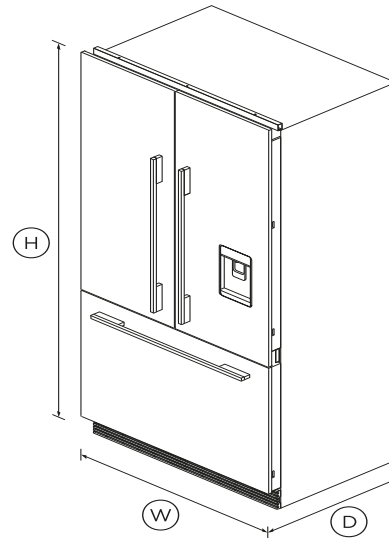

Integrated French Door Refrigerator Freezer, 36", Ice & Water

Series 7 | Integrated

Panel Ready | French hinge

This large capacity refrigerator with bottom freezer seamlessly integrates into your kitchen, fitting flush into your cabinetry.

- Spacious bottom freezer with full extension drawer gives easy access to frozen goods

DIMENSIONS

Height	71 13/16"
Width	35 1/16"
Depth	23 3/4"

FEATURES & BENEFITS

ACTIVESMART™ FOODCARE

ActiveSmart™ Foodcare learns how you live. It's the technology that understands how you use your fridge and adjusts the temperature, airflow and humidity inside to help keep food fresher for longer.