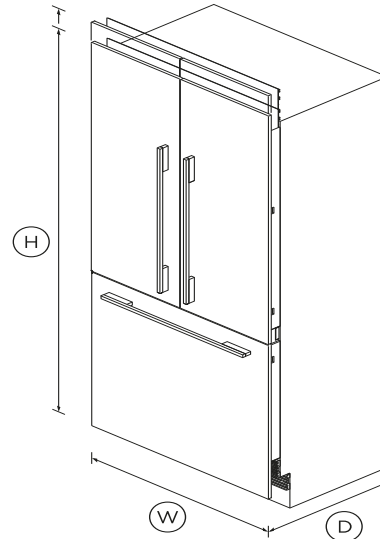

Integrated French Door Refrigerator Freezer, 36", Ice

Series 7 | Integrated

Panel Ready | French hinge

This large capacity refrigerator with bottom freezer seamlessly integrates into your kitchen, fitting flush into your cabinetry.

- ActiveSmart™ technology helps keep food fresher for longer by constantly maintaining the ideal temperature
- Customize with your own kitchen cabinetry or purchase our stainless steel door panel accessory
- Spacious bottom freezer with full extension drawer gives easy access to frozen goods
- Can be fitted for a height of 80 or 84 inches

DIMENSIONS

Height	79 13/16"
Width	35 1/16"
Depth	23 3/4"

FEATURES & BENEFITS

ACTIVESMART™ FOODCARE

ActiveSmart™ Foodcare learns how you live. It's technology which understands how you use your refrigerator and adjusts temperature, airflow and humidity inside to help keep food fresher for longer.