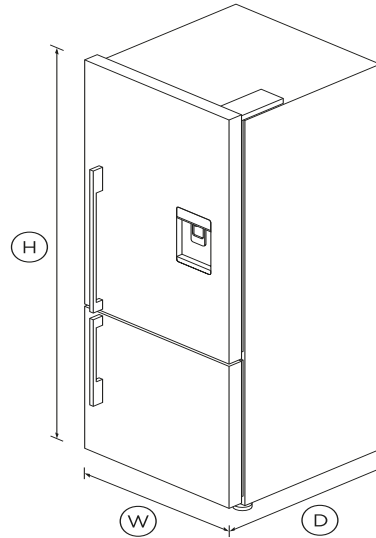

Freestanding Refrigerator Freezer, 25", 13.5 cu ft, Ice & Water

Series 5 | Contemporary

Stainless Steel | Right Hinge

With generous storage and stylish stainless steel design for a timeless look.

- Bottom freezer
- ActiveSmart™ helps keep food fresher for longer
- Brushed metal handles

DIMENSIONS

Height	67 3/4"
Width	25"
Depth	27 3/8"

FEATURES & BENEFITS

ACTIVESMART™ FOODCARE

Every time you open your refrigerator, the temperature around your food changes. ActiveSmart™ foodcare adjusts airflow to create a stable temperature, helping your food stay fresher for longer.