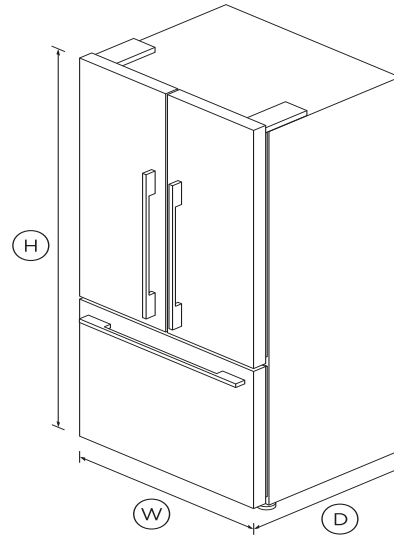

Freestanding French Door Refrigerator Freezer, 32", 17.1 cu ft, Ice

Series 7 | Contemporary

Stainless Steel | French hinge

Designed for those who need plenty of flexible space. Counter-depth design, with a stylish stainless steel finish for a seamless look.

- ActiveSmart™ Foodcare technology helps keep food fresher for longer
- Counter-depth design with flat door, for streamlined look
- Brushed metal handles

DIMENSIONS

Height	67 1/2"
Width	31 3/32"
Depth	27 3/8"