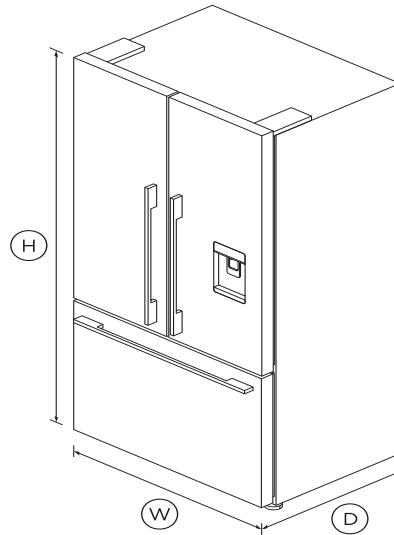

Freestanding French Door Refrigerator Freezer, 36", 20.1 cu ft, Ice & Water

Series 7 | Contemporary

Stainless Steel | French hinge

Designed for those who need plenty of flexible space for their cold and frozen food storage, with a stylish stainless steel finish.

- ActiveSmart™ helps keep food fresher for longer
- Bottom freezer drawer
- Brushed metal handles

DIMENSIONS

Height	70 15/32"
Width	35 7/16"
Depth	27 3/8"

FEATURES & BENEFITS

ACTIVESMART™ FOODCARE

ActiveSmart™ Foodcare learns how you live. It's the technology that understands how you use your fridge and adjusts the temperature, airflow and humidity inside to help keep food fresher for longer.