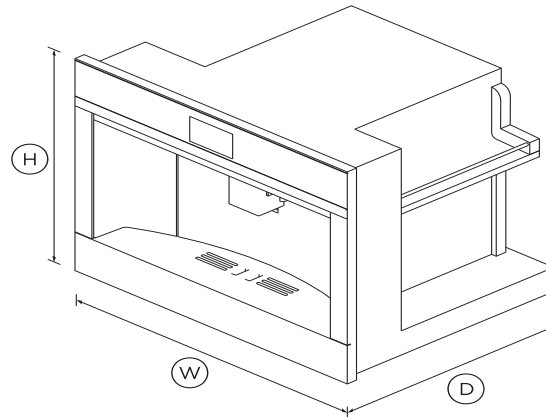

DIMENSIONS

Height	18"
Width	23 1/2"
Depth	18 7/8"

FEATURES & BENEFITS

SIZED TO SUIT

This 24" Built-in Coffee Maker is perfect for the compact kitchen and can be placed virtually anywhere. Companion products share standard dimensions and can be installed in multiple configurations to suit your kitchen design and preference.