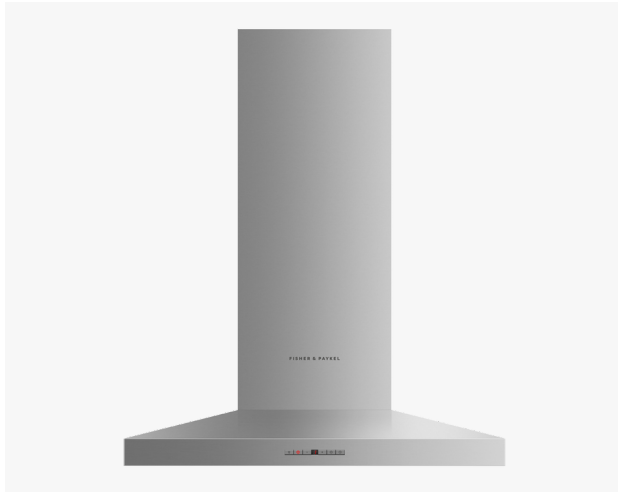

Wall Range Hood, 30", Pyramid Chimney

Series 7 | Contemporary

Stainless Steel

The wall chimney range hood has a contemporary styling, extracting steam, grease and cooking odors quietly and efficiently.

- With four fan speeds, select the perfect extraction rate for your cooking
- Edge-to-edge extraction for increased performance
- Powerful 600CFM maximum airflow

DIMENSIONS

Height	25 13/16 - 43 1/16"
Width	29 3/4"
Depth	19 11/16"

FEATURES & BENEFITS

QUIET AND EFFECTIVE

Odors can linger in the kitchen well after cooking is finished. This vent hood offers four fan speeds for powerful extraction to ensure steam and smells are quickly removed.

EASY INSTALLATION

This wall chimney vent hood is the perfect partner to your Fisher & Paykel cooktop. It can be either externally ducted or internally recirculated, making it perfect for apartments.

SIMPLE TO CLEAN

Performance

Extraction type	Surface
Fan speeds	4
Filter type	Mesh

Power requirements

Supply voltage	120V
----------------	------

Product dimensions

Depth	19 11/16"
Height	25 13/16 - 43 1/16"
Width	29 3/4"

Product information