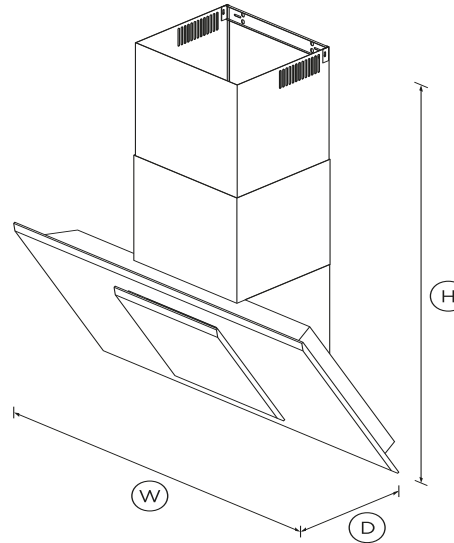

Wall Range Hood, 30", Pyramid Chimney

Series 7 | Contemporary

Stainless Steel

The wall chimney range hood has a contemporary styling, extracting steam, grease and cooking odors quietly and efficiently.

- With four fan speeds, select the perfect extraction rate for your cooking
- Edge-to-edge extraction for increased performance
- Powerful 600CFM maximum airflow

DIMENSIONS

Height	25 13/16 - 43 1/16"
Width	29 3/4"
Depth	19 11/16"

FEATURES & BENEFITS

QUIET AND EFFECTIVE

Odors can linger in the kitchen well after cooking is finished. This vent hood offers four fan speeds for powerful extraction to ensure steam and smells are quickly removed.

Performance

Extraction type	Surface
Fan speeds	4
Filter type	Mesh

Power requirements

Supply voltage	120V
----------------	------

Product dimensions

Depth	19 11/16"
Height	25 13/16 - 43 1/16"
Width	29 3/4"

Product information