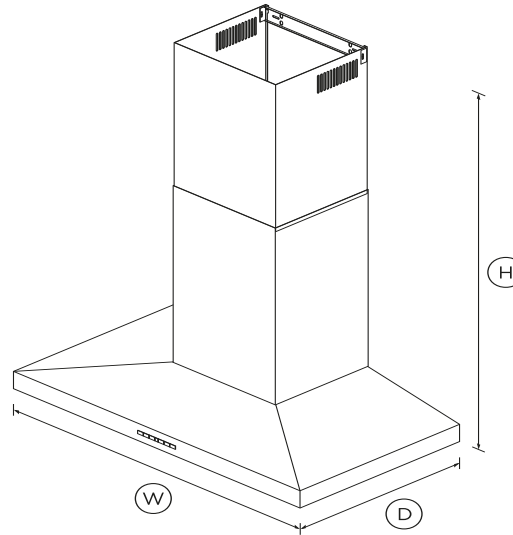

## DIMENSIONS

Height	25 13/16 - 43 1/16"
Width	35 3/8"
Depth	19 11/16"

### Product dimensions

Depth	19 11/16"
Height	25 13/16 - 43 1/16"

Width **35 3/8"**

---