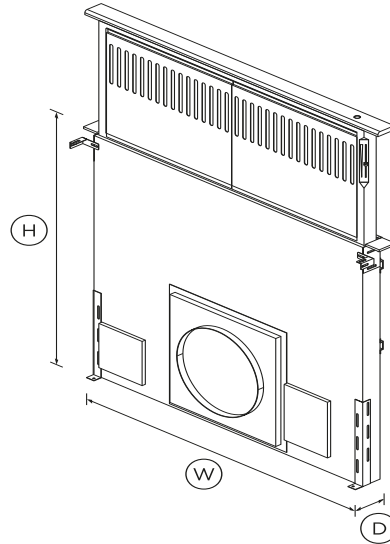

Downdraft Range Hood, 36", Telescopic

Series 7 | Professional

Stainless Steel

Perfectly hidden away behind your cooktop, this 36" downdraft range hood can be raised while cooking, for efficient extraction.

- Seamlessly integrates into your kitchen, sliding up from your cooktop when you cook
- Raises to 14" height for better steam, grease and odor-capture efficiency
- Pair with our internal 600CFM blower for quiet and effective extraction

DIMENSIONS

Height	28 1/4 - 42 1/4"
Width	36"
Depth	2 1/8"

FEATURES & BENEFITS

QUIET AND EFFECTIVE

The downdraft system quickly and quietly extracts unwanted grease, smoke and odors through stainless steel mesh filters.

Product dimensions

Depth	2 1/8"
Height	28 1/4 - 42 1/4"
Width	36"

Product information

Control type	Slider
--------------	--------

Warranty

Parts and labor

Limited 2 years

SKU