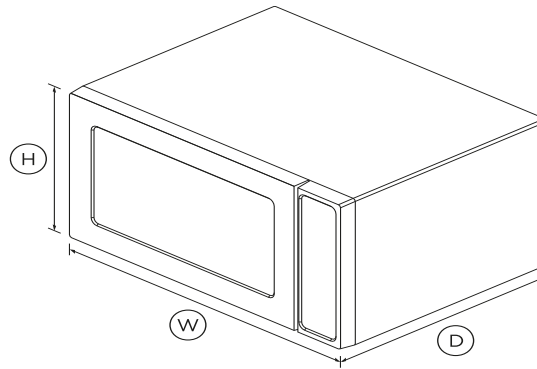

Microwave Oven, 24"

Series 5 | Contemporary

Stainless Steel

Heat or reheat entire dishes at once, fast, thanks to 1200 watts of power with multiple cook functions.

- Five cooking modes including Defrost, Warm and Reheat
- 2 cubic feet total capacity
- Use the 30" Microwave trim kit to integrate this microwave with your cabinetry

DIMENSIONS

Height	13 3/8"
Width	24"
Depth	19 1/8"

Height	13 3/8"
Width	24"

SKU	70996
-----	-------

The product dimensions and specifications in this page apply to the specific product and model. Under our policy of continuous improvement, these dimensions and specifications may change at any time. You should therefore check with Fisher & Paykel's Customer Care Centre to ensure this page correctly describes the model currently available. ? Fisher & Paykel Appliances Ltd 2020

SPECIFICATIONS

Accessories (sold separately)

Matching Trim Kit **TK30MOX1 (Traditional) /**

Functions

Popcorn •

Product dimensions

Depth 19 1/8"

Other product downloads available at fisherpaykel.com