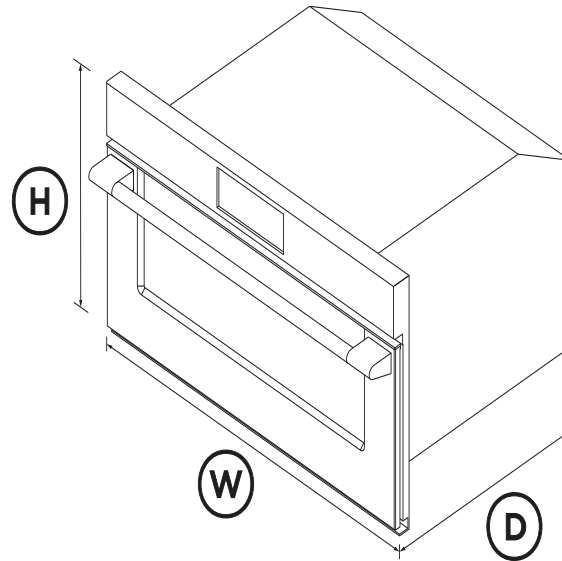

- 1.3 cu ft total capacity
- Intuitive display with nine oven functions
- Full width grill function
- Easy clean interior

DIMENSIONS

Height	18 1/2"
Width	29 13/16"
Depth	20 13/16"

FEATURES & BENEFITS

SIZED TO SUIT