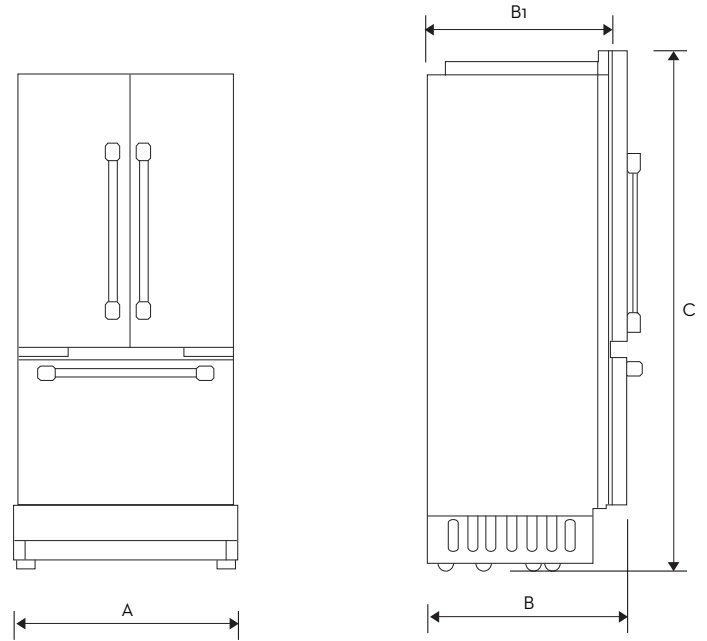

## Product Dimensions

<b>A - WIDTH (IN/MM)</b>	35 ¾ (908 MM)
<b>B - WITH PANEL (IN/MM)</b>	25 (635 MM)
<b>B1 - WITHOUT PANEL (IN/MM)</b>	23 ⅙ (605 MM)
<b>C - HEIGHT (IN/MM)</b>	83 ⅜ (2118 MM)
<b>D - (IN/MM)</b>	35 ⅝ (905 MM)
<b>D1 - WITH PANEL (IN/MM)</b>	38 ⅙ (967 MM)
<b>D2 - WITH MODERNIST HANDLE (IN/MM)</b>	43 ⅜ (1107 MM)
<b>E - (IN/MM)</b>	44 ⅞ (1140 MM)
<b>F - (IN/MM)</b>	20 ⅞ (496 MM)
<b>G - (IN/MM)</b>	44 (1118 MM)

## Installation Cutout Dimensions

<b>A - WIDTH (IN/MM)</b>	36 (914 MM)
<b>B - DEPTH (IN/MM)</b>	25 (635 MM)
<b>C - HEIGHT (IN/MM)</b>	84 (2134 MM)
<b>D - (IN/MM)</b>	26 (660 MM)
<b>E - (IN/MM)</b>	80 (2032 MM)