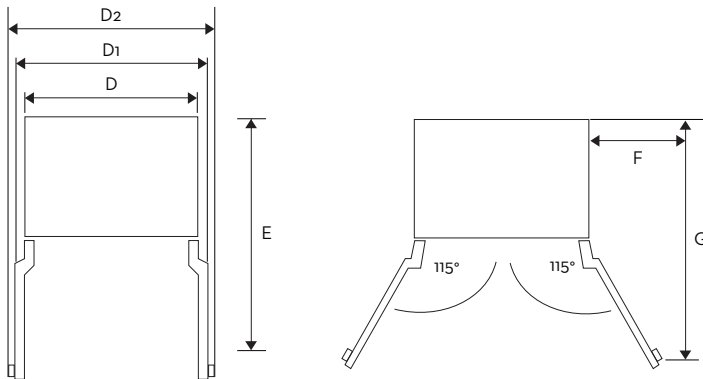

## Product Dimensions

<b>A - WIDTH (IN/MM)</b>	35 ¾ (908 MM)
<b>B - WITH PANEL (IN/MM)</b>	25 (635 MM)
<b>B1 - WITHOUT PANEL (IN/MM)</b>	23 ⅙ (605 MM)
<b>C - HEIGHT (IN/MM)</b>	83 ⅜ (2118 MM)
<b>D - (IN/MM)</b>	35 ⅝ (905 MM)
<b>D1 - WITH PANEL (IN/MM)</b>	38 ⅙ (967 MM)
<b>D2 - WITH MODERNIST HANDLE (IN/MM)</b>	43 ⅜ (1107 MM)
<b>E - (IN/MM)</b>	44 ⅞ (1140 MM)
<b>F - (IN/MM)</b>	20 ⅞ (496 MM)
<b>G - (IN/MM)</b>	44 (1118 MM)

## Installation Cutout Dimensions

<b>A - WIDTH (IN/MM)</b>	36 (914 MM)
<b>B - DEPTH (IN/MM)</b>	25 (635 MM)
<b>C - HEIGHT (IN/MM)</b>	84 (2134 MM)
<b>D - (IN/MM)</b>	26 (660 MM)
<b>E - (IN/MM)</b>	80 (2032 MM)