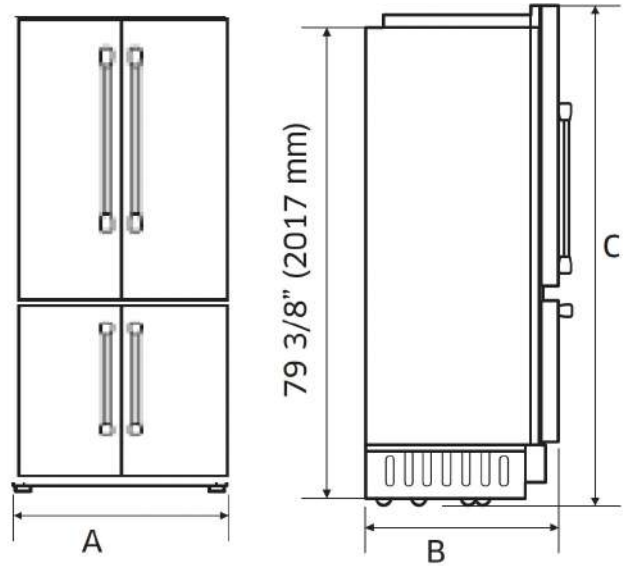

Freezer

FREEZER CAPACITY (CU. FT.)	6.7
FREEZER TEMPERATURE	-8°F to 5°F
POWER FREEZE	Yes

Weights & Dimensions

NET WEIGHT (LBS.)	655
SHIPPING WEIGHT (LBS.)	709
PRODUCT DIMENSIONS (W X H X D IN INCHES)	41 ¾ x 83 ¾ x 23 ½
STANDARD CUTOUT REQUIRED (W X H X D IN INCHES)	41 ½ x 84 x 24
FLUSH CUTOUT REQUIRED (W X H X D IN INCHES)	42 x 84 x 25

Accessories (Optional)

Please see page 19 of Reference Guide for a full list of accessories.

RAT42AMAASR/DA	42" 4-Door Built-In French Door Refrigerator Panel Kit, Contemporary, Silver Stainless	\$1,699
RAT42AMAAMS/DA	42" 4-Door Built-In French Door Refrigerator Panel Kit, Contemporary, Graphite Stainless	\$1,999
RAC00WFAAAA/DA	Water Filter for Refrigeration	\$99
RAC00DFAAAA/DA	Air Filter for Refrigeration DRF/DRR/DRW, Set of 6	\$129

42-Inch French Door Refrigerator with SteelCool™

dacor

\$11,999

Product Dimensions

A - WIDTH (IN/MM)	41 ¾ (1060 MM)
B - WITH PANEL (IN/MM)	24 ¼ (627 MM)
B1 - WITHOUT PANEL (IN/MM)	23 ¼ (605 MM)
C - HEIGHT (IN/MM)	83 ¾ (2118 MM)
D - (IN/MM)	41 ¼ (1048 MM)
D1 - (IN/MM)	43 ¼ (1110 MM)
D2 - (IN/MM)	47 ⅞ (1205 MM)
E - (IN/MM)	48 ½ (1232 MM)
F - (IN/MM)	22 ⅞ (570 MM)
G - (IN/MM)	47 ⅞ (1210 MM)

Installation Cutout Dimensions

A - WIDTH (IN/MM)	42 (1067 MM)
B - DEPTH (IN/MM)	25 (635 MM)
C - HEIGHT (IN/MM)	84 (2134 MM)
D - (IN/MM)	22 (559 MM)
E - (IN/MM)	80 (2032 MM)