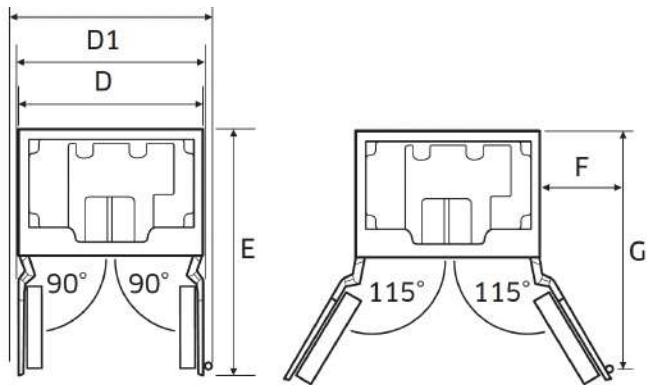

Freezer

FREEZER CAPACITY (CU. FT.)	6.7
FREEZER TEMPERATURE	-8°F to 5°F
POWER FREEZE	Yes

Weights & Dimensions

NET WEIGHT (LBS.)	655
SHIPPING WEIGHT (LBS.)	709
PRODUCT DIMENSIONS (W X H X D IN INCHES)	41 ¾ x 83 ¾ x 23 ½
STANDARD CUTOUT REQUIRED (W X H X D IN INCHES)	41 ½ x 84 x 24
FLUSH CUTOUT REQUIRED (W X H X D IN INCHES)	42 x 84 x 25

42-Inch French Door Refrigerator with SteelCool™

dacor

\$11,999

Product Dimensions

A - WIDTH (IN/MM)	41 ¾ (1060 MM)
B - WITH PANEL (IN/MM)	24 ¼ (627 MM)
B1 - WITHOUT PANEL (IN/MM)	23 ¼ (605 MM)
C - HEIGHT (IN/MM)	83 ¾ (2118 MM)
D - (IN/MM)	41 ¼ (1048 MM)
D1 - (IN/MM)	43 ¼ (1110 MM)
D2 - (IN/MM)	47 ⅞ (1205 MM)
E - (IN/MM)	48 ½ (1232 MM)
F - (IN/MM)	22 ⅞ (570 MM)
G - (IN/MM)	47 ⅞ (1210 MM)

Installation Cutout Dimensions

A - WIDTH (IN/MM)	42 (1067 MM)
B - DEPTH (IN/MM)	25 (635 MM)
C - HEIGHT (IN/MM)	84 (2134 MM)
D - (IN/MM)	22 (559 MM)
E - (IN/MM)	80 (2032 MM)