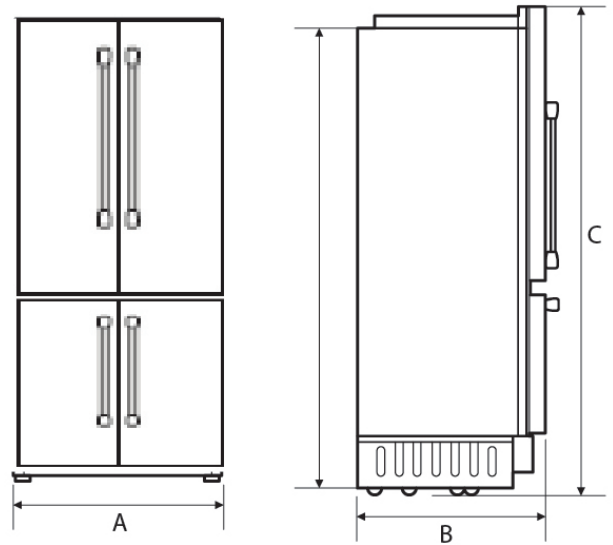

Freezer

FREEZER CAPACITY (CU. FT.)	8
FREEZER TEMPERATURE	-8°F to 5°F
POWER FREEZE	Yes

Weights & Dimensions

NET WEIGHT (LBS.)	647.7
SHIPPING WEIGHT (LBS.)	707.7
PRODUCT DIMENSIONS (W X H X D IN INCHES)	47 ¼ x 83 ¾ x 23 ⅛
STANDARD CUTOUT REQUIRED (W X H X D IN INCHES)	47-½ x 84 x 24
FLUSH CUTOUT REQUIRED (W X H X D IN INCHES)	48 x 84 x 25

Accessories (Optional)

RAT48AMAASR/DA	48" 4-Door Built-In French Door Refrigerator Panel Kit, Contemporary, Silver Stainless	\$1,899
RAT48AMAAMS/DA	48" 4-Door Built-In French Door Refrigerator Panel Kit, Contemporary, Graphite Stainless	\$2,199
RAC48TKBBSR/DA	48" Kick Plate, Silver Stainless	\$99
RAC48TKBBMS/DA	48" Kick Plate, Graphite Stainless	\$109
RAC00WFAAAA/DA	Water Filter for Refrigeration	\$99
RAC00DFAAAA/DA	Air Filter for Refrigeration DRF/DRR/DRW, Set of 6	\$129

48-Inch French Door Refrigerator

\$12,499

dacor

Product Dimensions

A - WIDTH (IN/MM)	47 ¾ (1213 MM)
B - DEPTH (IN/MM)	25 (635)
C - HEIGHT (IN/MM)	83 ⅜ (2118 MM)
D - (IN/MM)	47 ¼ (1200 MM)
D1 - WITH PANEL (IN/MM)	49 ⅞ (1262 MM)
D2 - WITH HANDLE (IN/MM)	55 ⅞ (1403 MM)
E - (IN/MM)	51 ½ (1308 MM)
F - (IN/MM)	23 ⅝ (602 MM)
G - (IN/MM)	50 ⅞ (1280 MM)

Installation Cutout Dimensions

A - WIDTH (IN/MM)	48 (1220 MM)
B - DEPTH (IN/MM)	25 (635 MM)
C - HEIGHT (IN/MM)	84 (2134 MM)
D - (IN/MM)	28 (712 MM)
E - (IN/MM)	80 (2032 MM)