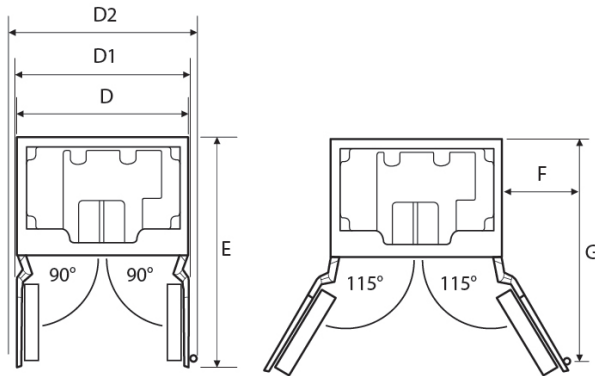

Freezer

FREEZER CAPACITY (CU. FT.)	8
FREEZER TEMPERATURE	-8°F to 5°F
POWER FREEZE	Yes

Weights & Dimensions

NET WEIGHT (LBS.)	647.7
SHIPPING WEIGHT (LBS.)	707.7
PRODUCT DIMENSIONS (W X H X D IN INCHES)	47 ¼ x 83 ¾ x 23 ⅛
STANDARD CUTOUT REQUIRED (W X H X D IN INCHES)	47-½ x 84 x 24
FLUSH CUTOUT REQUIRED (W X H X D IN INCHES)	48 x 84 x 25

Accessories (Optional)

RAT48AMAASR/DA	48" 4-Door Built-In French Door Refrigerator Panel Kit, Contemporary, Silver Stainless	\$1,899
RAT48AMAAMS/DA	48" 4-Door Built-In French Door Refrigerator Panel Kit, Contemporary, Graphite Stainless	\$2,199
RAC48TKBBSR/DA	48" Kick Plate, Silver Stainless	\$99
RAC48TKBBMS/DA	48" Kick Plate, Graphite Stainless	\$109
RAC00WFAAAA/DA	Water Filter for Refrigeration	\$99
RAC00DFAAAA/DA	Air Filter for Refrigeration DRF/DRR/DRW, Set of 6	\$129

48-Inch French Door Refrigerator

\$12,499

dacor

Product Dimensions

A - WIDTH (IN/MM)	47 ¾ (1213 MM)
B - DEPTH (IN/MM)	25 (635)
C - HEIGHT (IN/MM)	83 ⅜ (2118 MM)
D - (IN/MM)	47 ¼ (1200 MM)
D1 - WITH PANEL (IN/MM)	49 ⅞ (1262 MM)
D2 - WITH HANDLE (IN/MM)	55 ⅞ (1403 MM)
E - (IN/MM)	51 ½ (1308 MM)
F - (IN/MM)	23 ⅝ (602 MM)
G - (IN/MM)	50 ⅞ (1280 MM)

Installation Cutout Dimensions

A - WIDTH (IN/MM)	48 (1220 MM)
B - DEPTH (IN/MM)	25 (635 MM)
C - HEIGHT (IN/MM)	84 (2134 MM)
D - (IN/MM)	28 (712 MM)
E - (IN/MM)	80 (2032 MM)