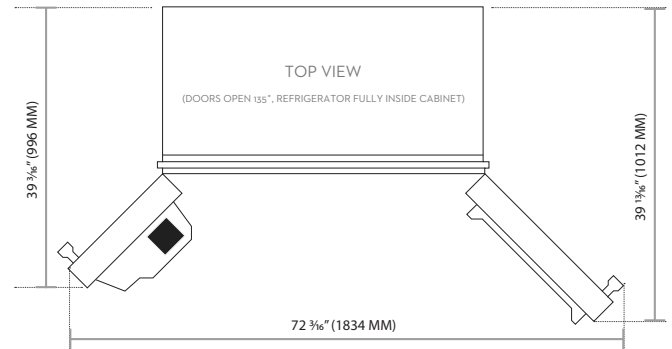

NET WEIGHT (LBS.)	573.2
SHIPPING WEIGHT (LBS.)	641
PRODUCT DIMENSIONS (W X H X D IN INCHES)	42 x 83 ½ x 25 ⅜
STANDARD CUTOUT REQUIRED (W X H X D IN INCHES)	41 ½ x 84 x 24

Technical Details

ELECTRICAL REQUIREMENT	115V, 60 Hz, 15A
-------------------------------	------------------

42-Inch Side-by-Side Refrigerator

\$8,999

Product Dimensions

A - WIDTH (IN/MM)	42 (1066.8 MM)
B - CHASSIS DEPTH (IN/MM)	24 5/8 (625.5 MM)
C - HEIGHT (IN/MM)	83 1/2 (2121 MM)

Installation Cutout Dimensions

A - WIDTH (IN/MM)	41 1/2 (1054.1 MM)
B - DEPTH (IN/MM)	24 (609.6 MM)
C - HEIGHT (IN/MM)	84 (2134 MM)