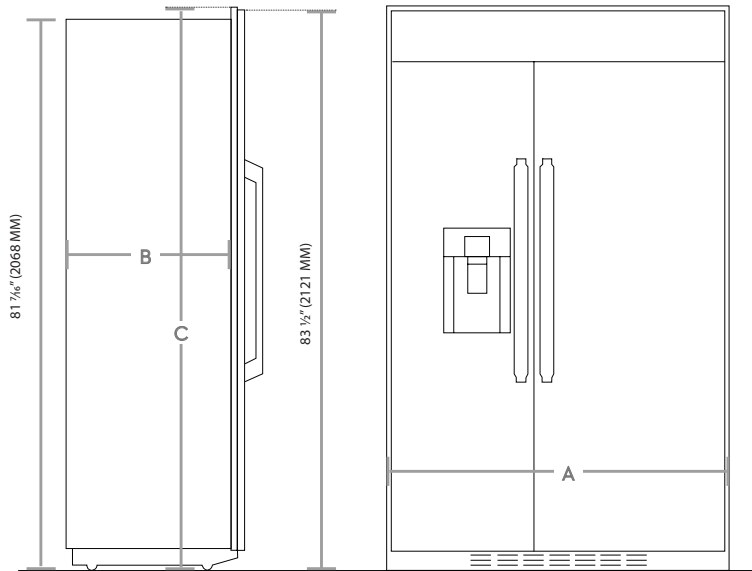

NET WEIGHT (LBS.)	573.2
SHIPPING WEIGHT (LBS.)	641
PRODUCT DIMENSIONS (W X H X D IN INCHES)	42 x 83 ½ x 25 ⅜
STANDARD CUTOUT REQUIRED (W X H X D IN INCHES)	41 ½ x 84 x 24

Technical Details

ELECTRICAL REQUIREMENT	115V, 60 Hz, 15A
-------------------------------	------------------

42-Inch Side-by-Side Refrigerator

\$8,999

Product Dimensions

A - WIDTH (IN/MM)	42 (1066.8 MM)
B - CHASSIS DEPTH (IN/MM)	24 5/8 (625.5 MM)
C - HEIGHT (IN/MM)	83 1/2 (2121 MM)

Installation Cutout Dimensions

A - WIDTH (IN/MM)	41 1/2 (1054.1 MM)
B - DEPTH (IN/MM)	24 (609.6 MM)
C - HEIGHT (IN/MM)	84 (2134 MM)