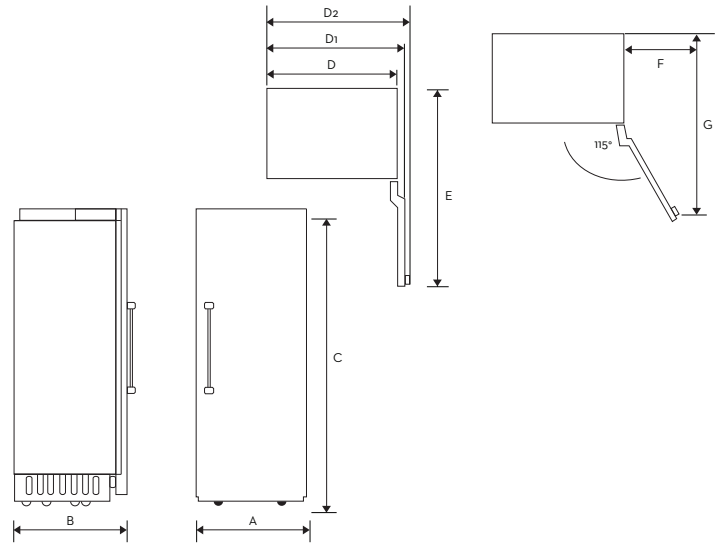

Weights & Dimensions

NET WEIGHT (LBS.)	580
SHIPPING WEIGHT (LBS.)	608
PRODUCT DIMENSIONS (W X H X D IN INCHES)	35 ¾ x 83 ¾ x 25
FLUSH CUTOUT REQUIRED (W X H X D IN INCHES)	36 x 84 x 25

Technical Details

Accessories (Optional)

Please see page 15 of Reference Guide for a full list of accessories.

RAC36AMLHRSR/DA	36" Panel Kit, Contemporary, Silver Stainless, Left	\$999
RAC36AMRHRSR/DA	36" Panel Kit, Contemporary, Silver Stainless, Right	\$999
RAC36AMLHMS/DA	36" Panel Kit, Contemporary, Graphite Stainless, Left	\$1,199
RAC36AMRHMS/DA	36" Panel Kit, Contemporary, Graphite Stainless, Right	\$1,199
RACOOWFAAAA/DA	Water Filter for Refrigeration	\$99
RACOOTCAAAA	Install Kit for Triple Built-In Refrigeration	\$99
RACOOCPAAAA/DA	Install Kit to Pair Built-In Refrigeration	\$249

36-Inch Freezer Column

\$8,499

dacor

Product Dimensions	
A - WIDTH (IN/MM)	35 ¾ (908 MM)
B - WITH PANEL (IN/MM)	25 (635 MM)
C - HEIGHT (IN/MM)	83 ¾ (2118 MM)
D - (IN/MM)	35 ¾ (905 MM)
D1 - WITH PANEL (IN/MM)	36 ⅞ (936 MM)
D2 - WITH MODERNIST HANDLE (IN/MM)	36 - 39 ⅞ (1000 MM)
E - (IN/MM)	62 ⅞ (1597 MM)
F - (IN/MM)	20 ⅞ (496 MM)
G - (IN/MM)	61 ⅞ (1556 MM)

Installation Cutout Dimensions	
A - WIDTH (IN/MM)	36 (914 MM)
B - DEPTH (IN/MM)	25 (635 MM)
C - HEIGHT (IN/MM)	84 (2134 MM)
D - (IN/MM)	26 (660 MM)
E - (IN/MM)	80 (2032 MM)